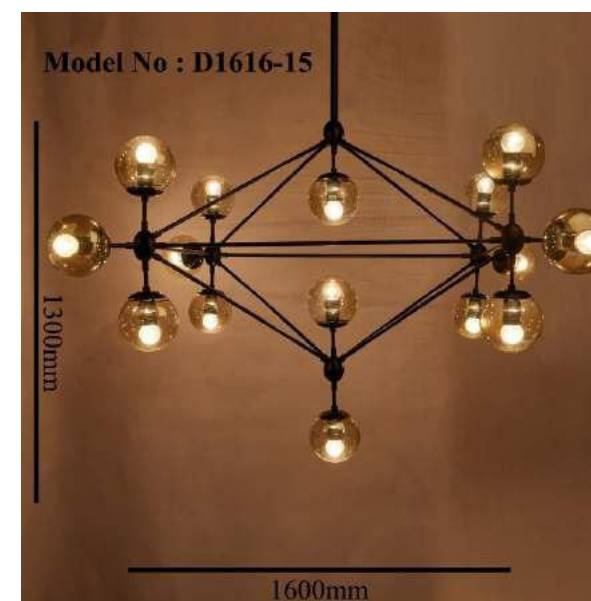

Product Name	BOHR
Model Number	D1616-15
Light Source	E27X15
Material	Aluminium + Glass
Finish	Black + Amber Glass

WWW.AKYALED.COM