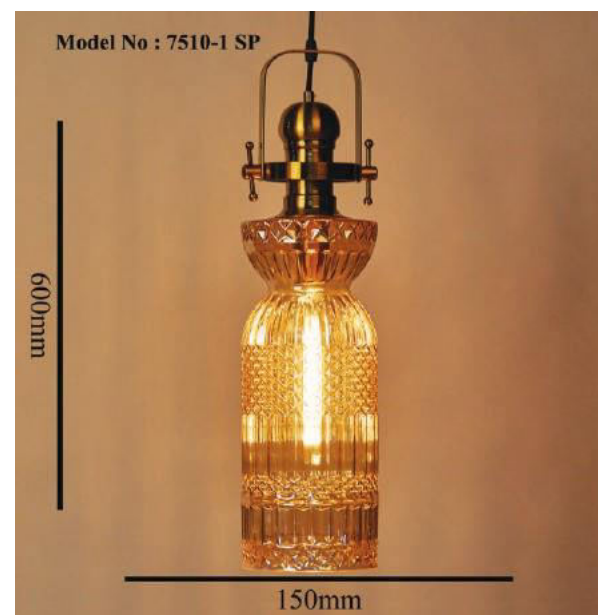

Product Name	ZARI
Model Number	7510-1 SP
Light Source	E27X1
Material	Glass
Finish	Champagne

WWW.AKYALED.COM