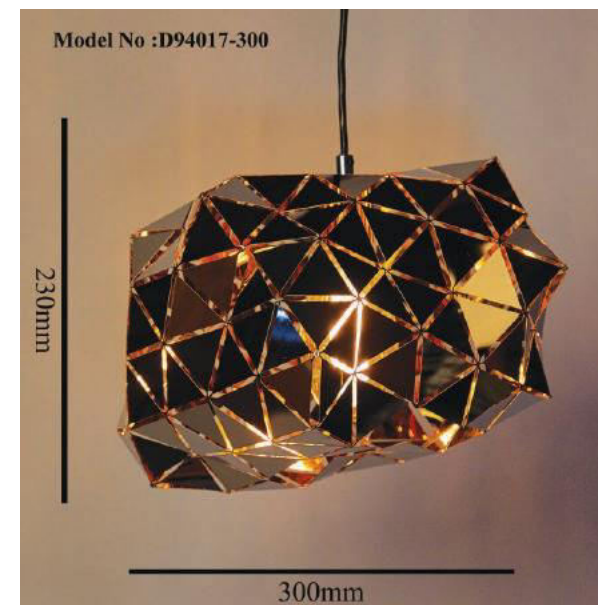

Product Name	ASTEROID
Model Number	D94017-300
Light Source	E27X1
Material	Aluminium
Finish	Silver + Gold

WWW.AKYALED.COM