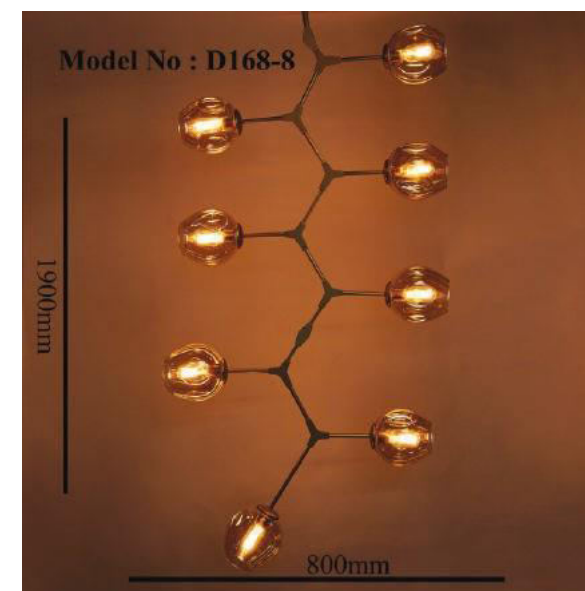

Product Name	BRANCH
Model Number	D168-8
Light Source	E27X8
Material	Aluminium + Glass
Finish	Gold + Amber Glass

WWW.AKYALED.COM