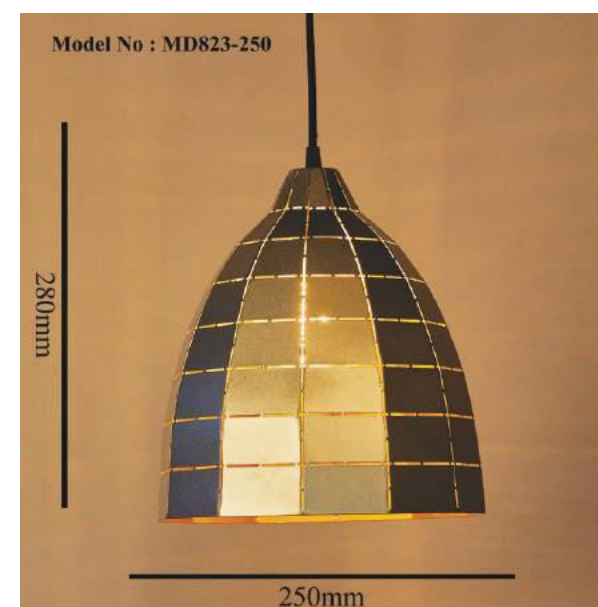

Product Name	BELL
Model Number	MD823-250
Light Source	E27X1
Material	Aluminium
Finish	Silver + Gold

WWW.AKYALED.COM