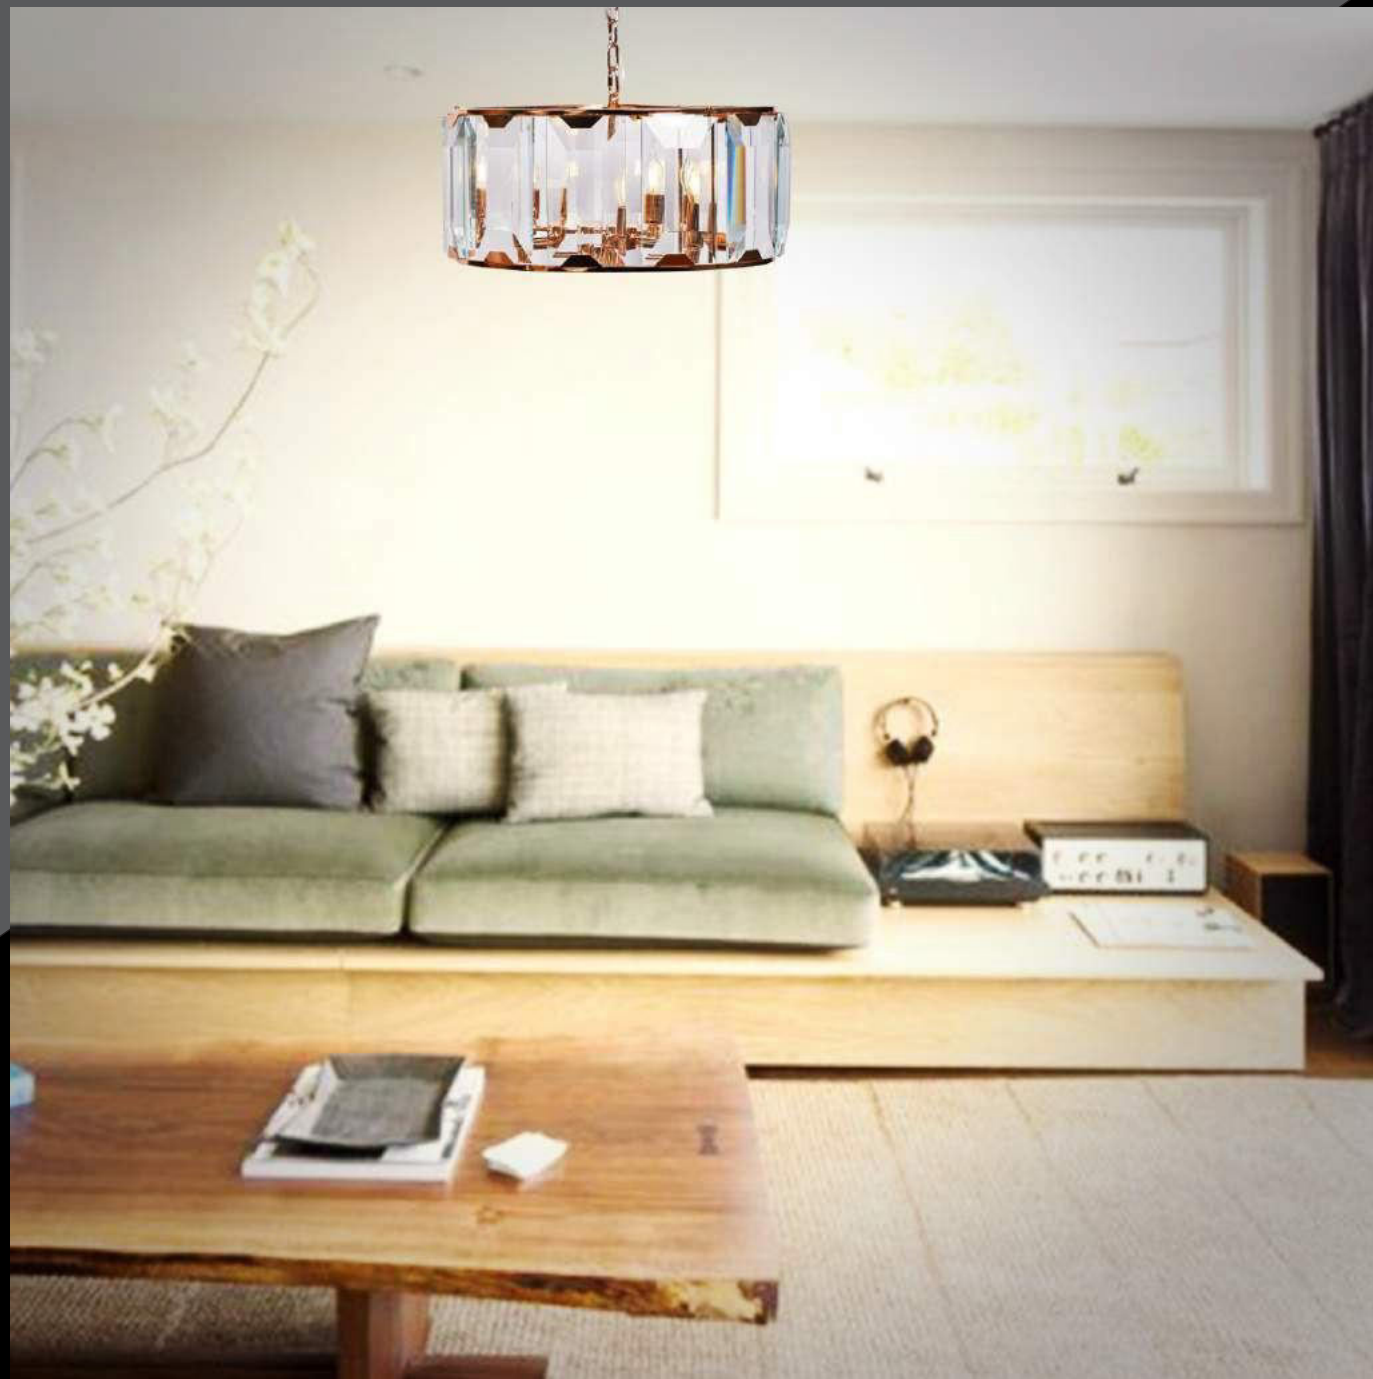

Product Name	JULIUS
Model Number	D1504-550
Light Source	E14X6
Material	Crystal + Aluminium
Finish	Rose Gold

WWW.AKYALED.COM