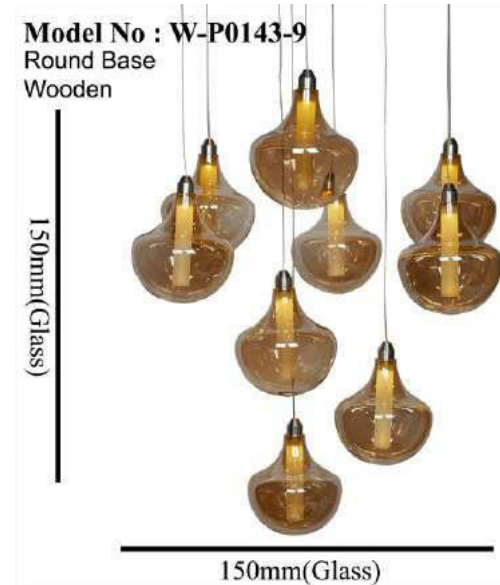

WWW.AKYALED.COM

Product Name	VULPIX
Model Number	WP0140-9
Light Source	LED3WX9
Material	Glass
Finish	Amber

WWW.AKYALED.COM

Model No : W-P0143-9
 Round Base
 Wooden

Product Name	SLUGNMA
Model Number	WP0143-9
Light Source	LED3WX9
Material	Glass
Finish	Champagne