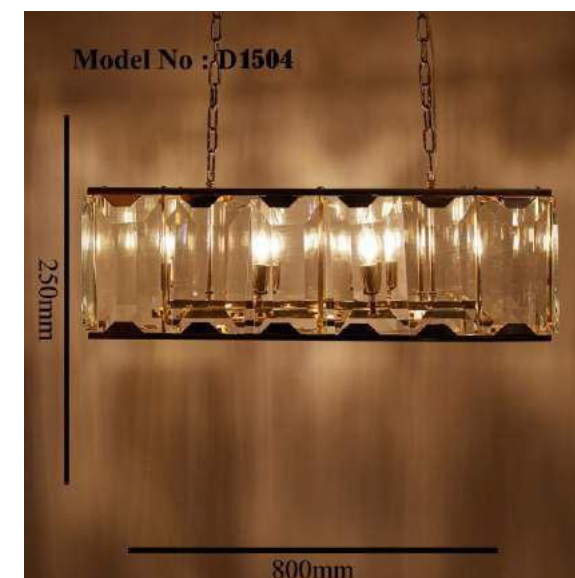

Product Name	JULIUS
Model Number	D1504-800
Light Source	E14X6
Material	Crystal + Aluminium
Finish	Rose Gold

WWW.AKYALED.COM