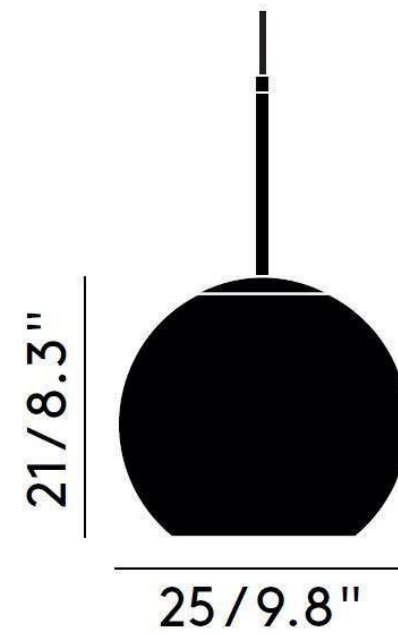

WWW.AKYALED.COM

Product Name	COPPER BALL
Model Number	1029
Light Source	E27x1
Material	Glass
Finish	Rose Gold

WWW.AKYALED.COM

*also Available In 300MM

Product Name	ABALLS
Model Number	1417
Light Source	E27x1
Material	Glass + Aluminium
Finish	White + Gold