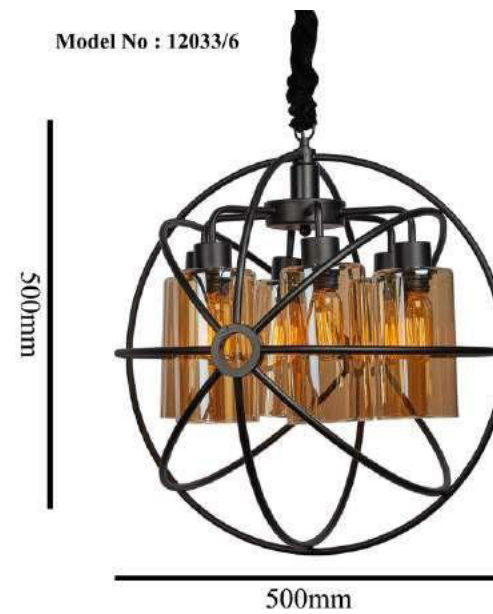

Product Name	QUANTNAM
Model Number	12033-6
Light Source	E27X6
Material	Aluminium + Glas
Finish	Black + Champagne Glass

WWW.AKYALED.COM