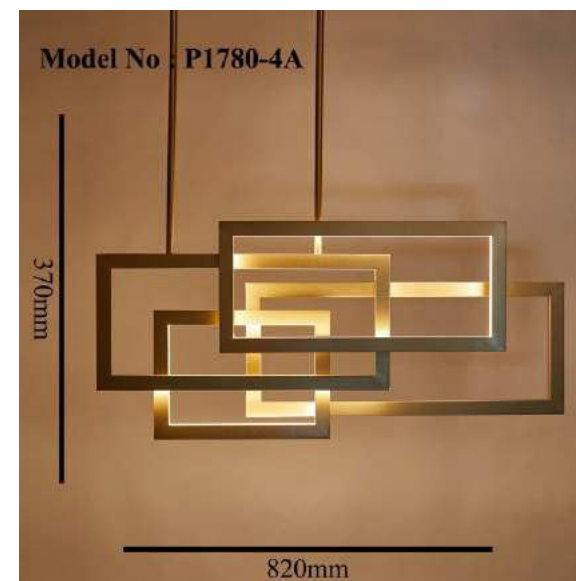

WWW.AKYALED.COM

Model No : P099-8

Model No : P310-18

Product Name	CANNON
Model Number	P310-18
Light Source	G9X18
Material	Aluminium + Black
Finish	Black + Smoke Glass

WWW.AKYALED.COM

Product Name	BETA
Model Number	P1780-4A
Light Source	LED
Material	Aluminium
Finish	Gold