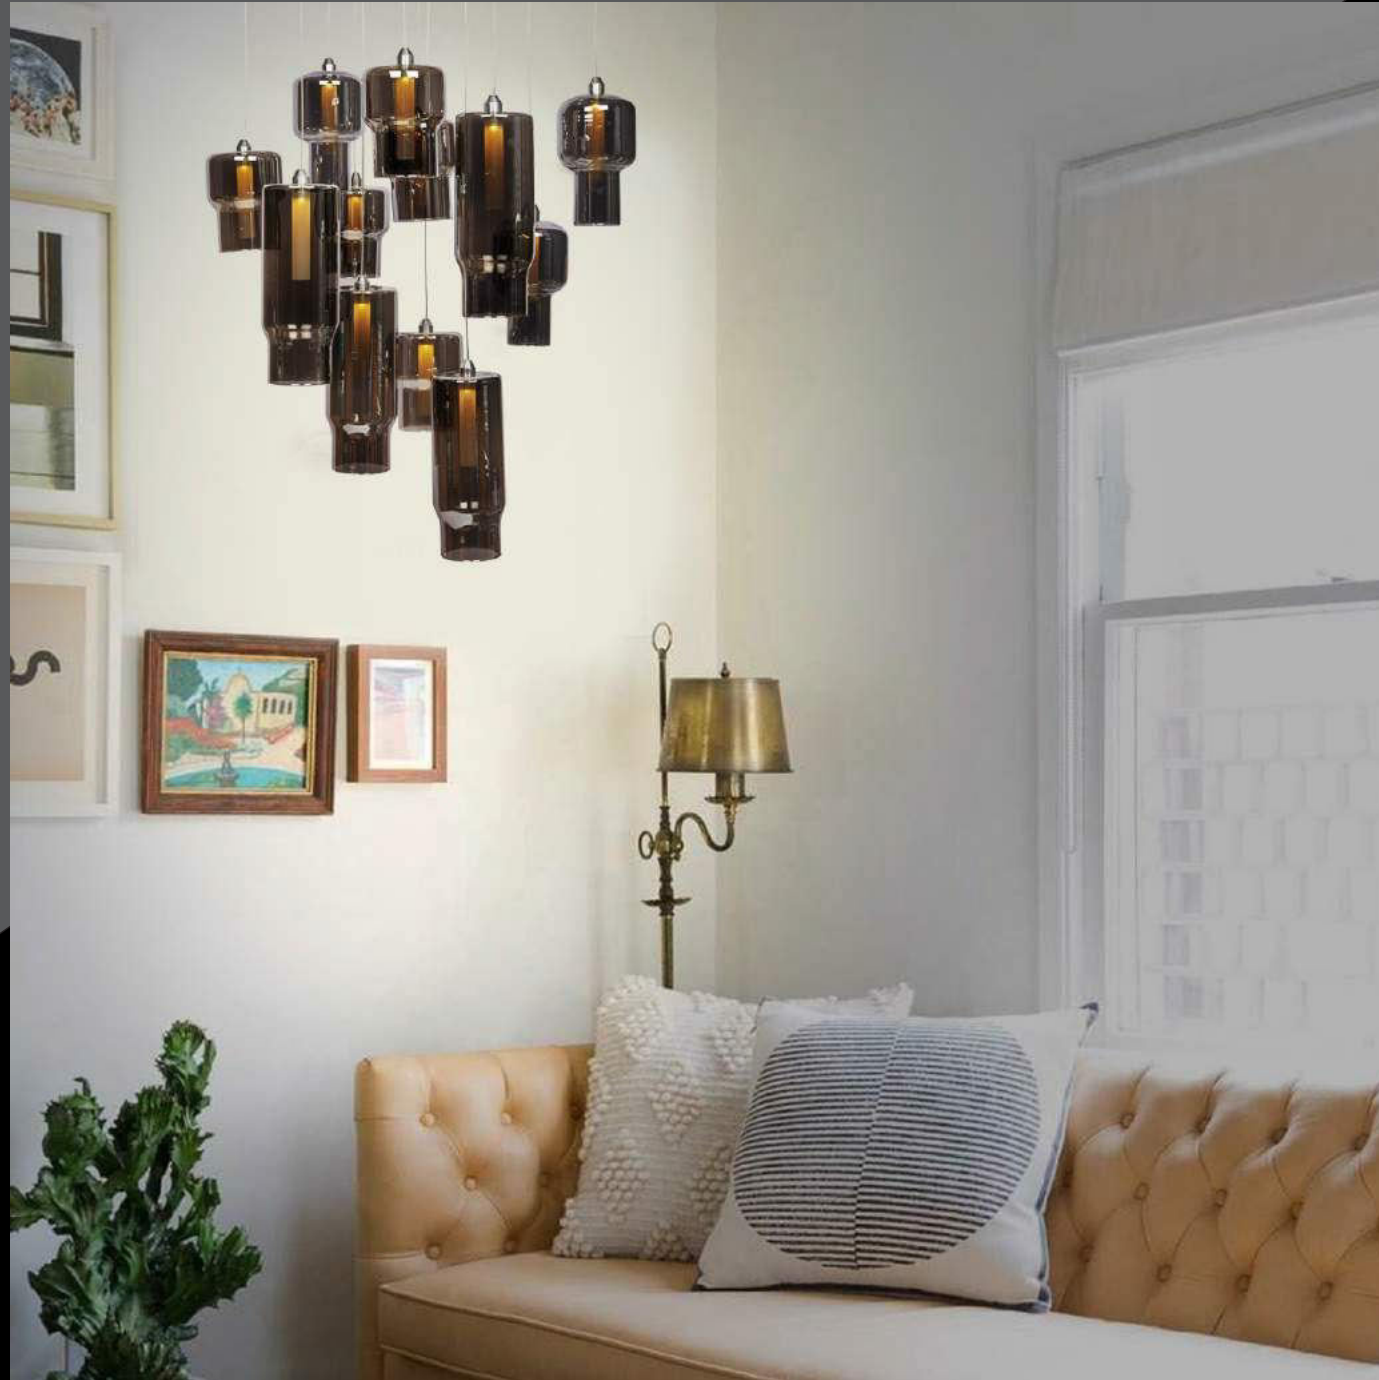

Product Name	UMBREON
Model Number	WP0131-13
Light Source	LED3WX13
Material	Glass
Finish	Smoke

WWW.AKYALED.COM