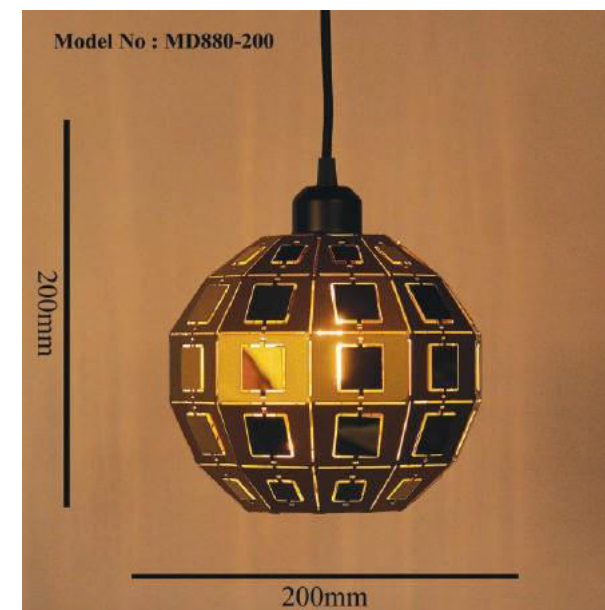

Product Name	SNITCH
Model Number	MD880-200
Light Source	E27X1
Material	Aluminium
Finish	Gold

WWW.AKYALED.COM