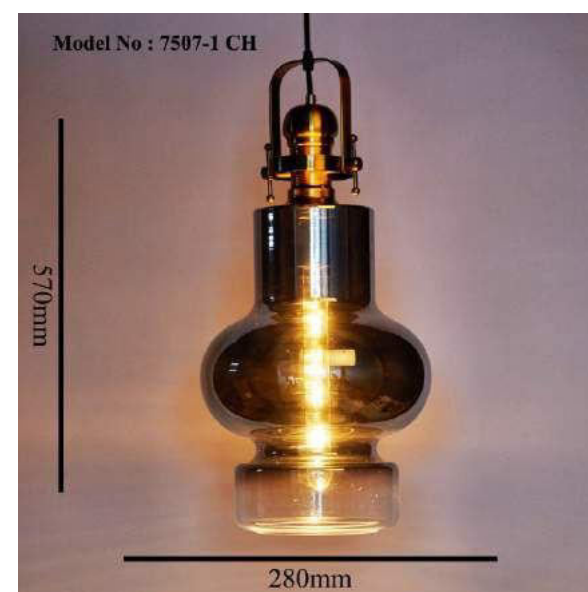

Product Name	LANTERN
Model Number	7507-1 CH
Light Source	E27X1
Material	Glass
Finish	Chrome

WWW.AKYALED.COM