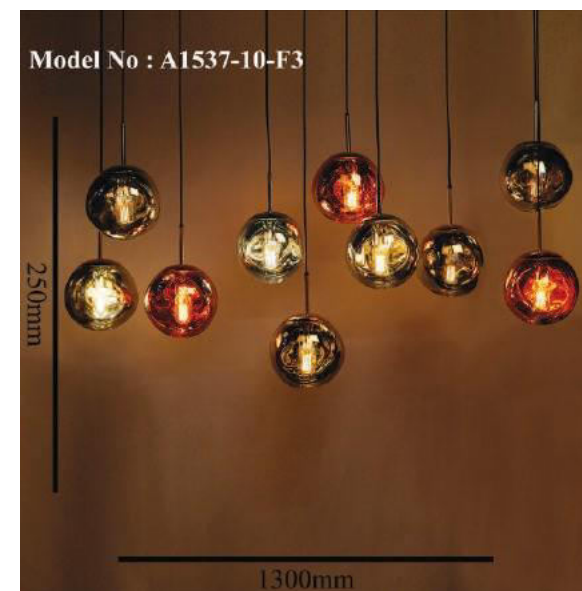

Product Name	MELT GLASS
Model Number	A1537-10-F3
Light Source	E27X10
Material	Glass
Finish	Rose Gold + Chrome + Gold

WWW.AKYALED.COM