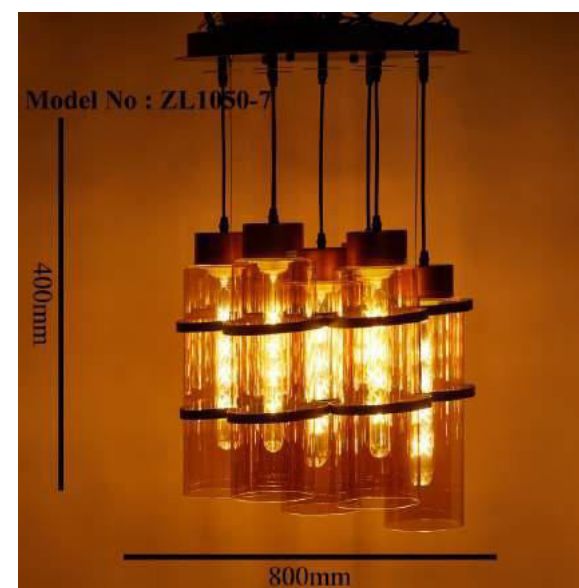

Product Name	BRITTO
Model Number	ZL1050-7
Light Source	E27X7
Material	Metal+Glass
Finish	Black+Champagne Glass

WWW.AKYALED.COM