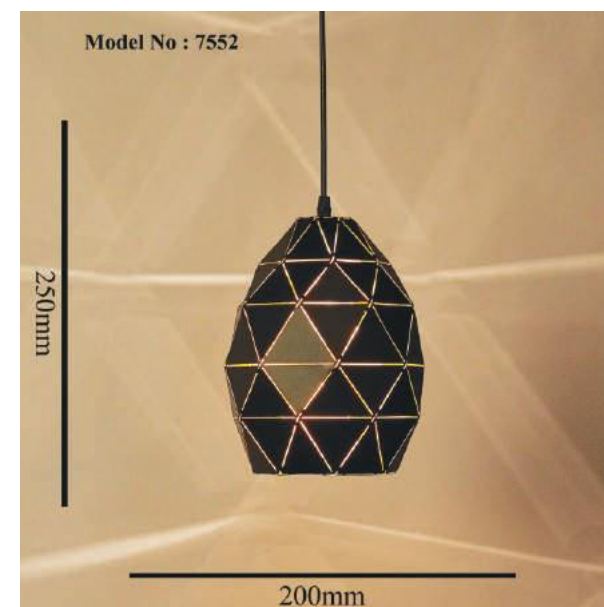

Product Name	GRENADE
Model Number	7552
Light Source	E27X1
Material	Metal
Finish	Black+Gold

WWW.AKYALED.COM