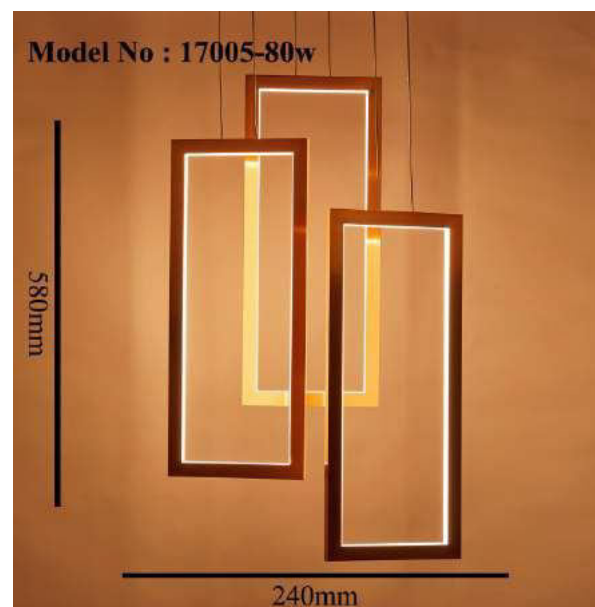

WWW.AKYALED.COM

Model No : 12033/6

Product Name	QUANTNAM
Model Number	12033-6
Light Source	E27X6
Material	Aluminium + Glas
Finish	Black + Champagne Glass

WWW.AKYALED.COM

Product Name	ALPHA
Model Number	17005-80W
Light Source	LED 80W
Material	Aluminium
Finish	Rose Gold