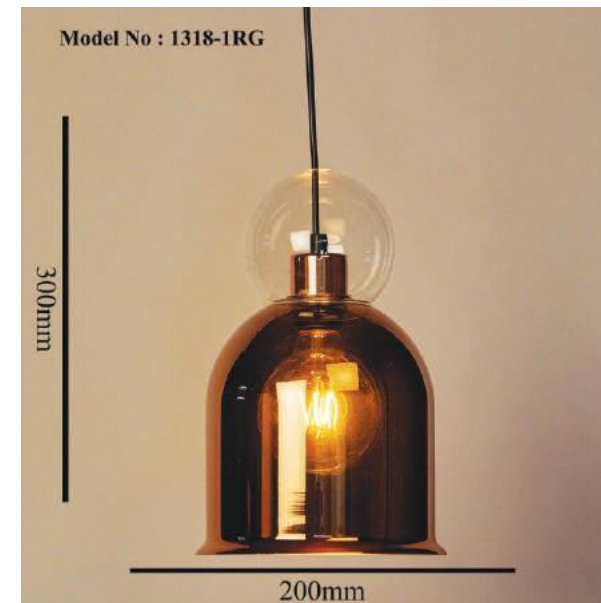

WWW.AKYALED.COM

Product Name	FIG
Model Number	1318-1 RG
Light Source	E27X1
Material	Glass
Finish	Clear+Rose Gold

WWW.AKYALED.COM

Product Name	FIG
Model Number	1318-1 TP
Light Source	E27X1
Material	GLASS
Finish	CHROME + CLEAR