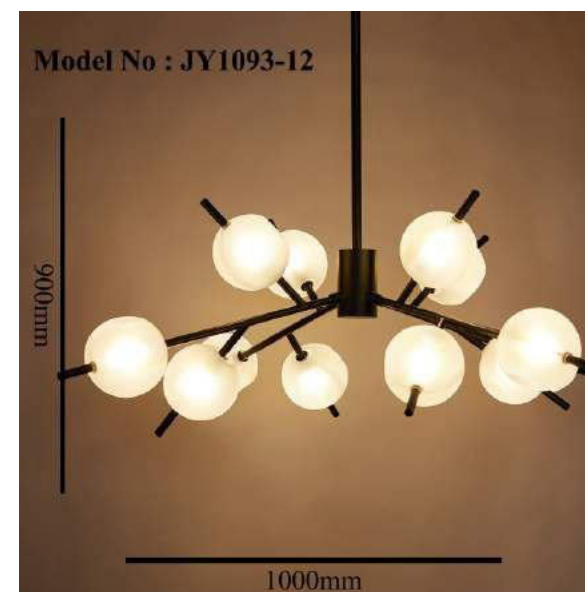

Product Name	PLUTO
Model Number	JY1093-12
Light Source	G9X12
Material	Aluminium + Glass
Finish	Black + Frosted Gold

WWW.AKYALED.COM