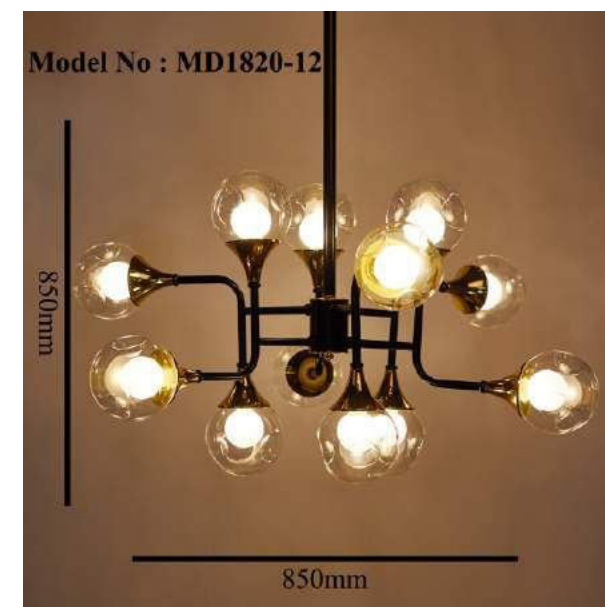

Product Name	JESSI
Model Number	MD1820-12
Light Source	G9X12
Material	Aluminium + Glass
Finish	Black + Gold

WWW.AKYALED.COM