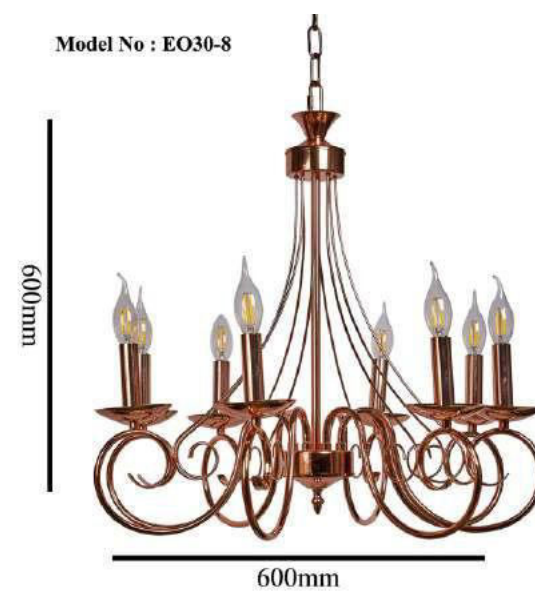

WWW.AKYALED.COM

Model No : EO30-8

Product Name	MOLTRES
Model Number	E030-8
Light Source	E14X8
Material	Aluminium
Finish	Gold

WWW.AKYALED.COM

Model No : EO30-8

Product Name	MOLTRES
Model Number	E030-8
Light Source	E14X8
Material	Aluminium
Finish	Rose Gold