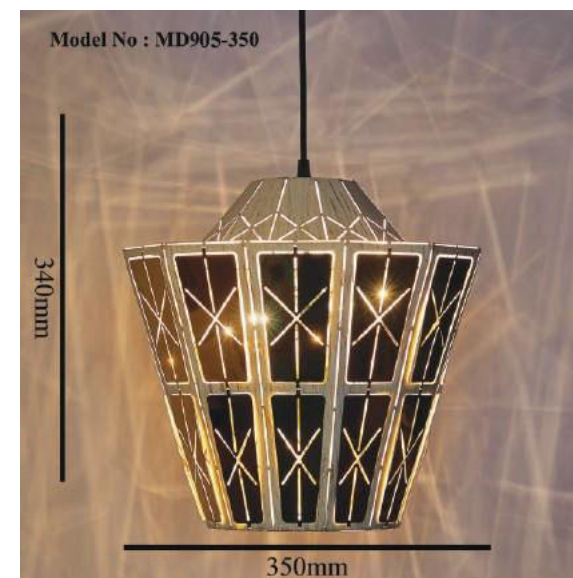

WWW.AKYALED.COM

Product Name	TOMB
Model Number	MD905-200
Light Source	E27X1
Material	Aluminium
Finish	White + Gold

WWW.AKYALED.COM

Product Name	TOMB
Model Number	MD905-350
Light Source	E27X3
Material	Aluminium
Finish	White + Gold