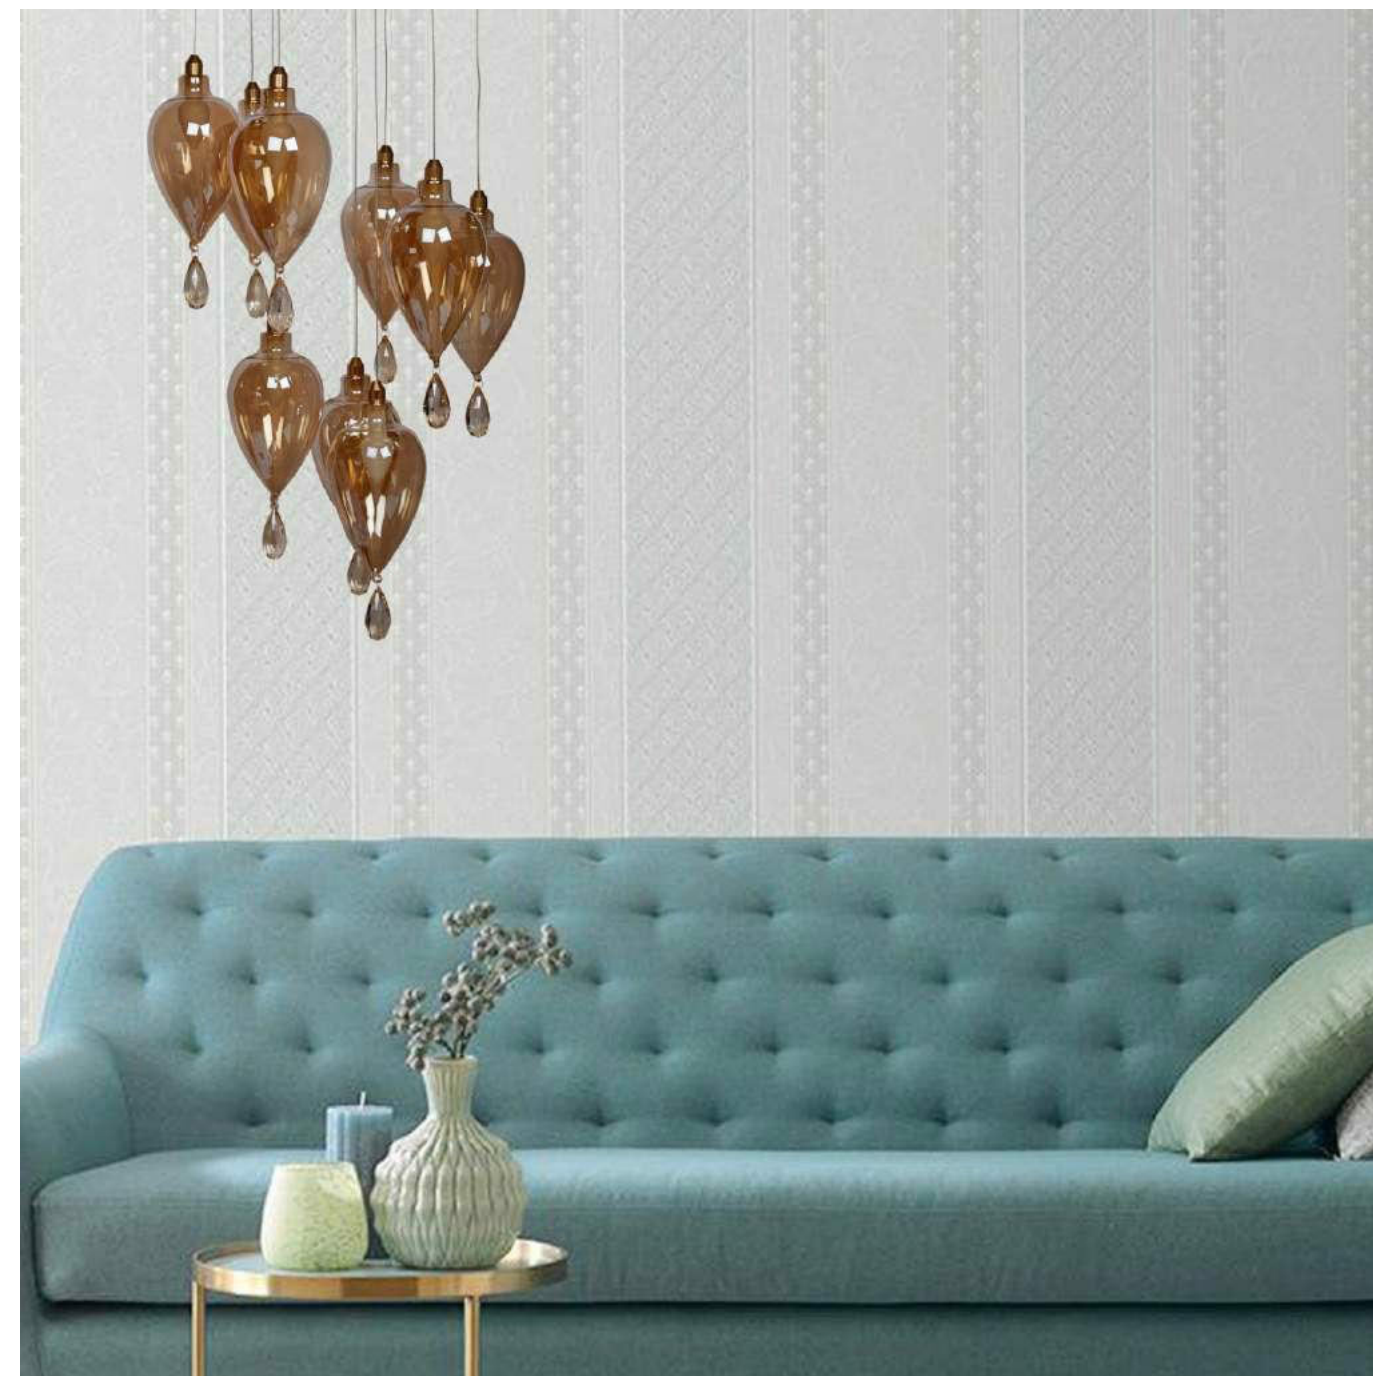

Product Name	DEW
Model Number	WP0161-9 Amber
Light Source	LED3WX9
Material	Glass
Finish	Amber

WWW.AKYALED.COM