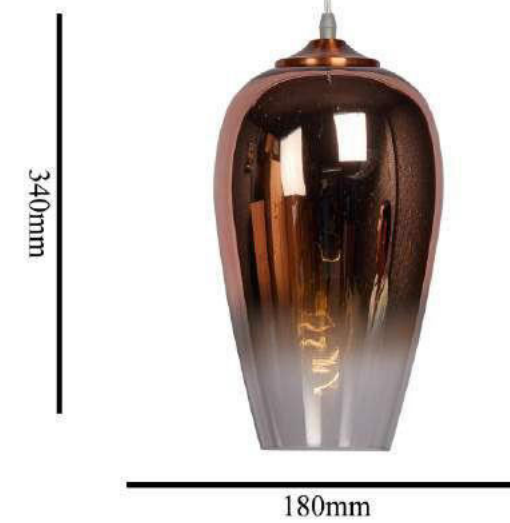

Product Name	JUG
Model Number	JYMD 3175 RGD 180
Light Source	E27X1
Material	Glass
Finish	Rose Gold

WWW.AKYALED.COM