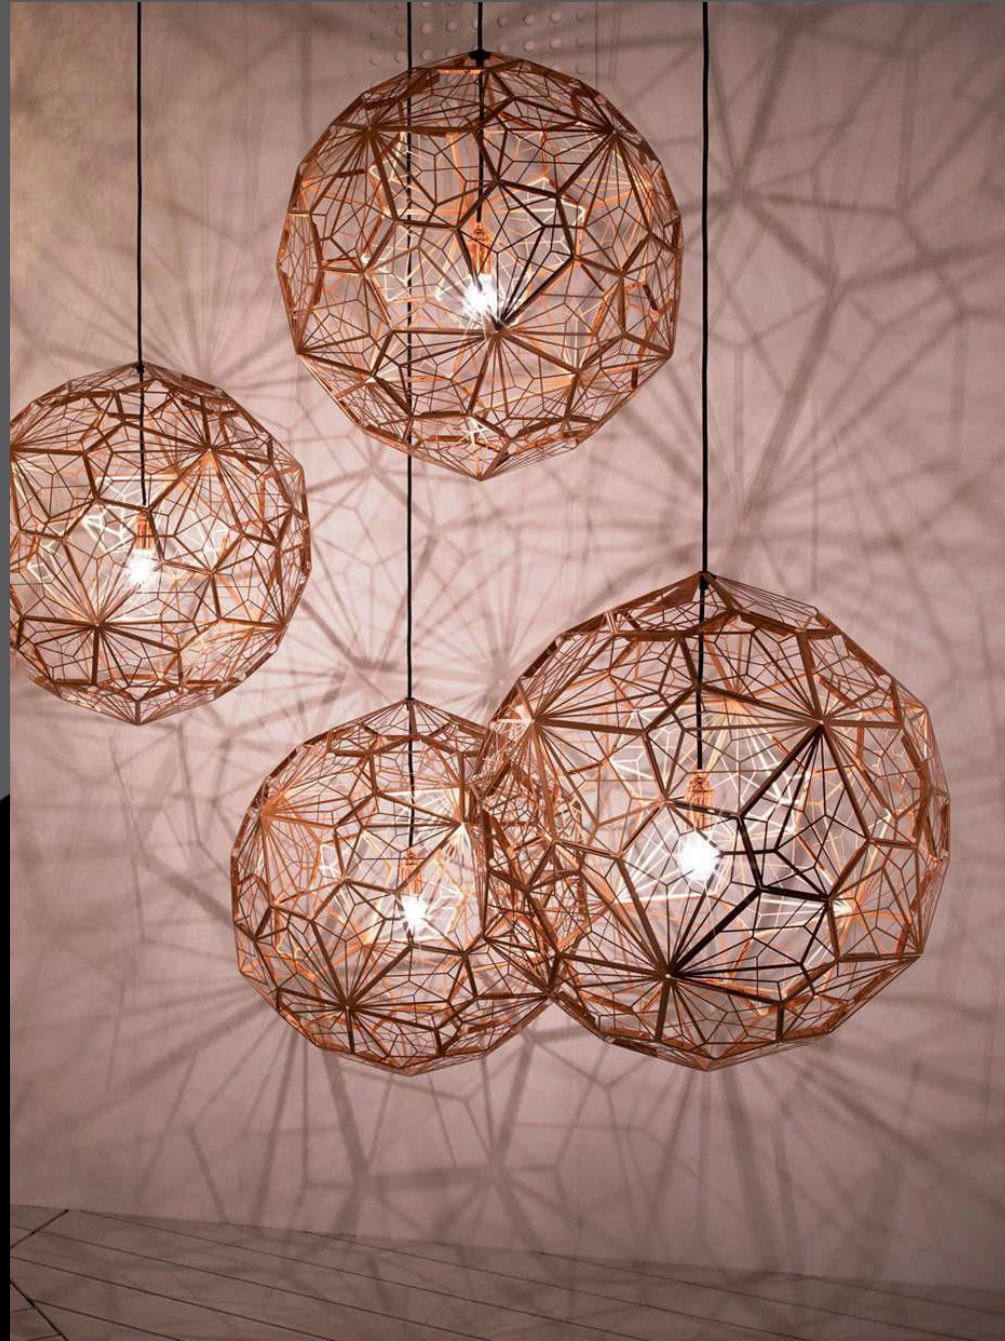

Product Name	ETCH WEB
Model Number	88028
Light Source	E27x1
Material	Aluminium
Finish	Rose Gold

WWW.AKYALED.COM

*also Available in 300MM, 400MM & 500MM