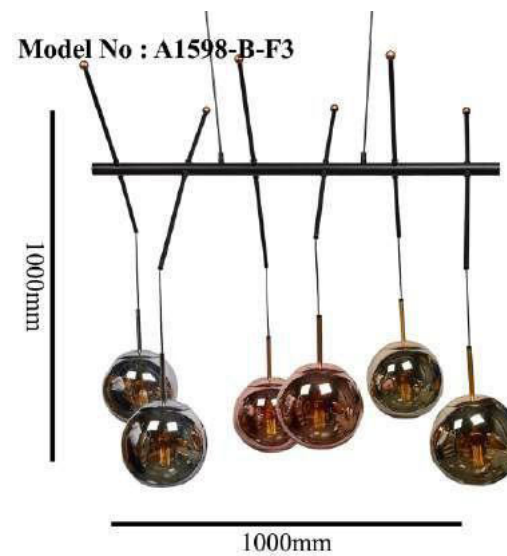

Model No : A1598-B-F3