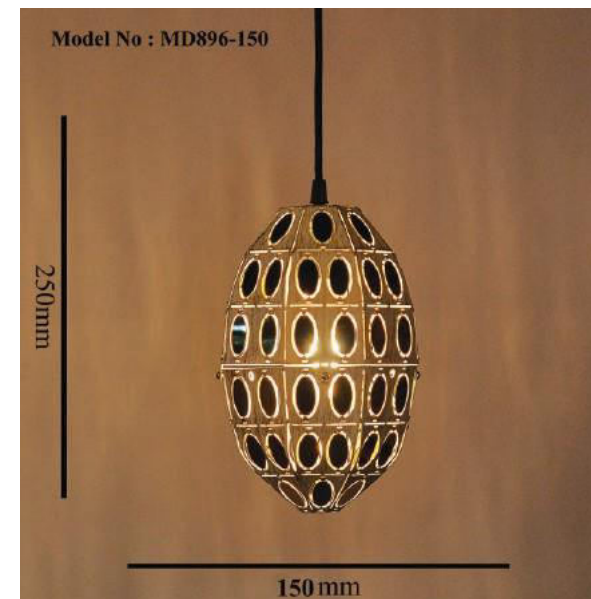

Product Name	DRAGON EGG
Model Number	MD896-150
Light Source	E27X1
Material	Aluminium
Finish	Gold

WWW.AKYALED.COM