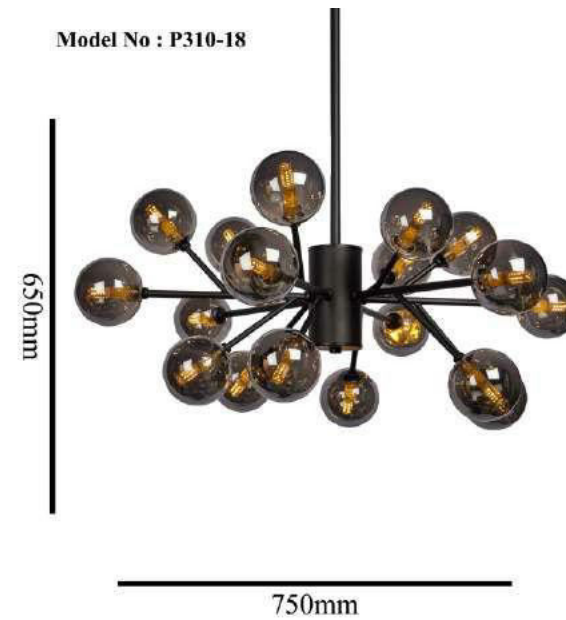

Product Name	CANNON
Model Number	P310-18
Light Source	G9X18
Material	Aluminium + Black
Finish	Black + Smoke Glass

WWW.AKYALED.COM