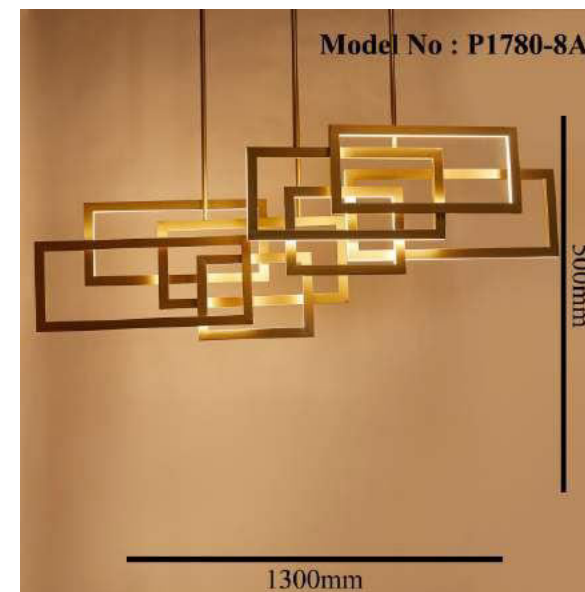

Product Name	GAMMA
Model Number	P1780-8A
Light Source	LED
Material	Aluminium
Finish	Gold

WWW.AKYALED.COM