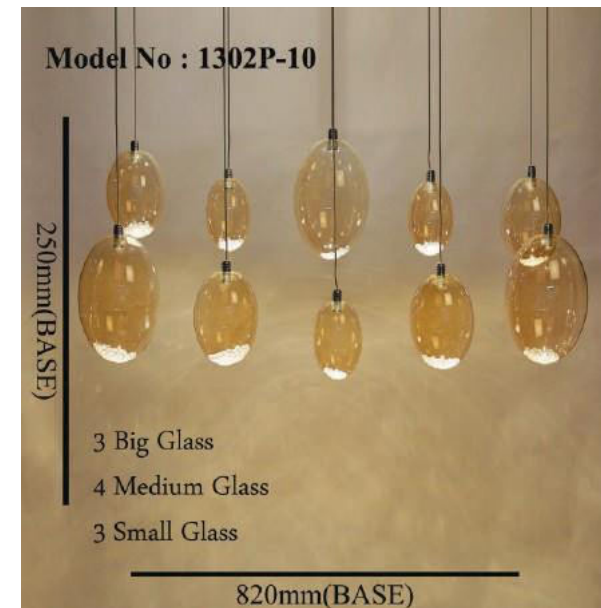

AKYA LED FANCY LIGHTING

*:- A DIVISION OF
AKYA TRADING*

WWW.AKYALED.COM

Product Name	SETU
Model Number	54 Lite
Light Source	G4X54
Material	Glass+Aluminium
Finish	Gold

WWW.AKYALED.COM

Product Name	EASTER
Model Number	1302P-10
Light Source	3W LEDX10
Material	GLASS
Finish	AMBER