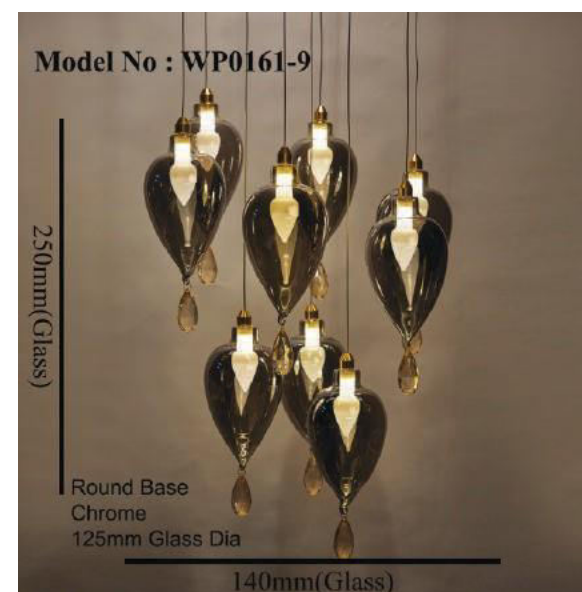

Product Name	DEW
Model Number	WP0161-9 CHROME
Light Source	LED3WX9
Material	Glass
Finish	Chrome

WWW.AKYALED.COM