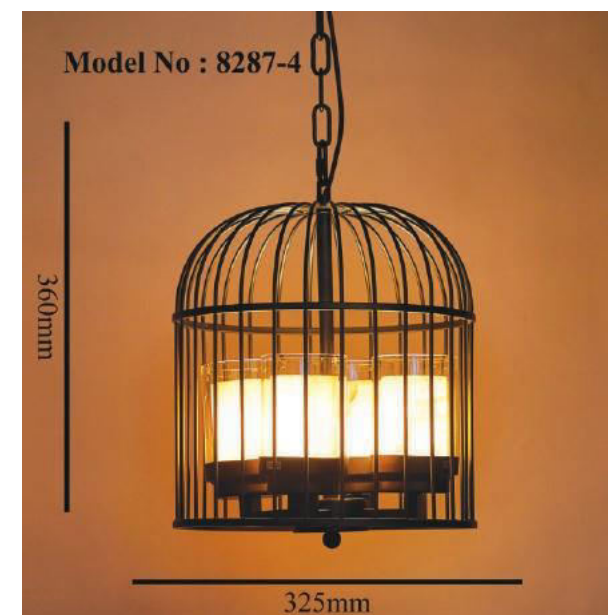

WWW.AKYALED.COM

Product Name	GLASSY
Model Number	8027
Light Source	3WLEDx12
Material	Glass + Crystals
Finish	Rose Gold

WWW.AKYALED.COM

*also available in 300mm & 400mm

Model No : 8057-500

Product Name	GLASSY
Model Number	8057
Light Source	3WLEDx12
Material	Glass + Crystals
Finish	Chrome

WWW.AKYALED.COM

*also available in 300mm & 400mm

Product Name	MARBLE CAGE ROUND
Model Number	8287-4
Light Source	E27X4
Material	Aluminium+Glass+Marble
Finish	Black + Clear Glass

WWW.AKYALED.COM

Model No : 8289-4