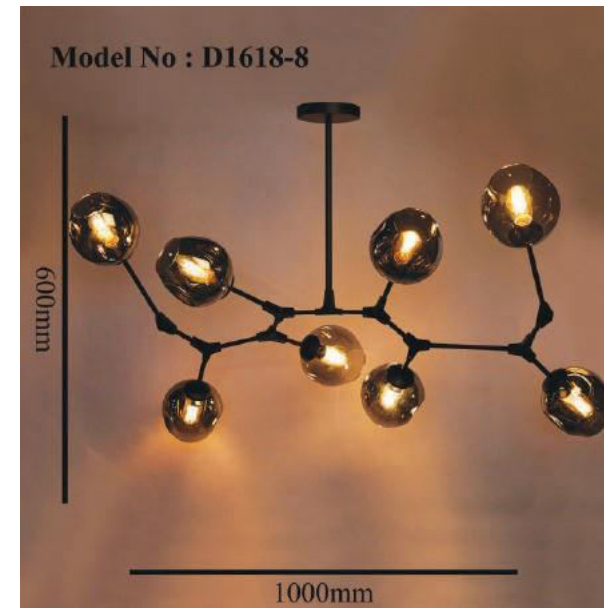

Product Name	Branch
Model Number	D1618-8
Light Source	E27X8
Material	Aluminium + Glass
Finish	Black + Smoky Glass

WWW.AKYALED.COM