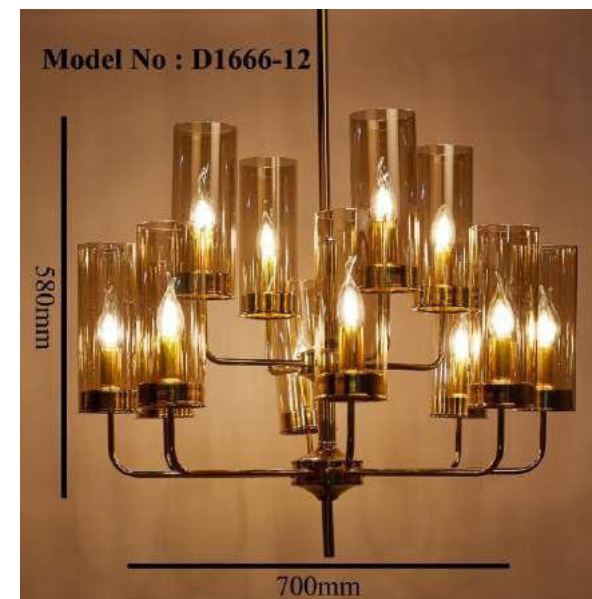

Product Name	ROYCE
Model Number	D1666-12
Light Source	E14X12
Material	Aluminium + Glass
Finish	Gold + Champagne Glass

WWW.AKYALED.COM