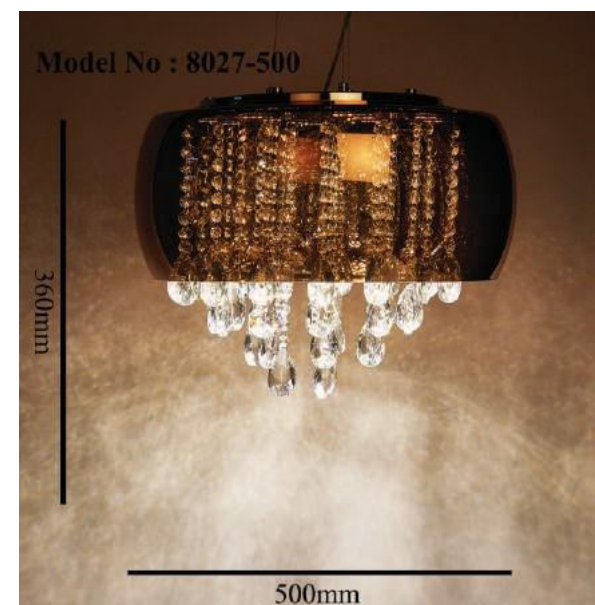

Product Name	GLASSY
Model Number	8027
Light Source	3WLEDx12
Material	Glass + Crystals
Finish	Rose Gold

WWW.AKYALED.COM

*also available in 300mm & 400mm