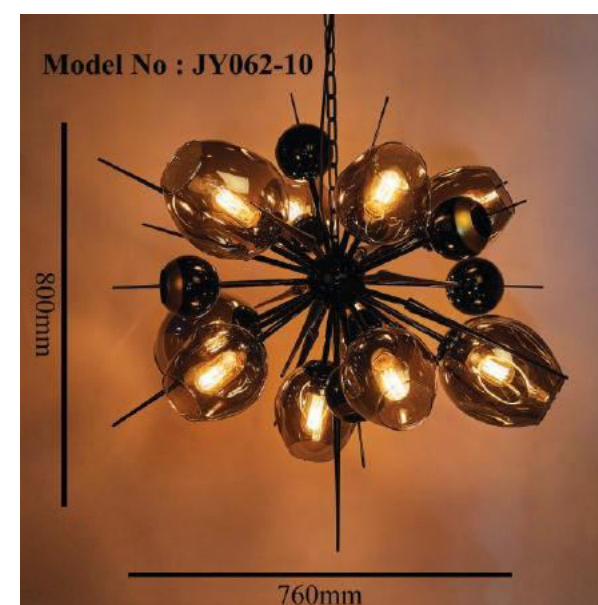

Product Name	AEGON
Model Number	JY062-10
Light Source	E27X10
Material	Aluminium + Glass
Finish	Black + Smoky Glass

WWW.AKYALED.COM