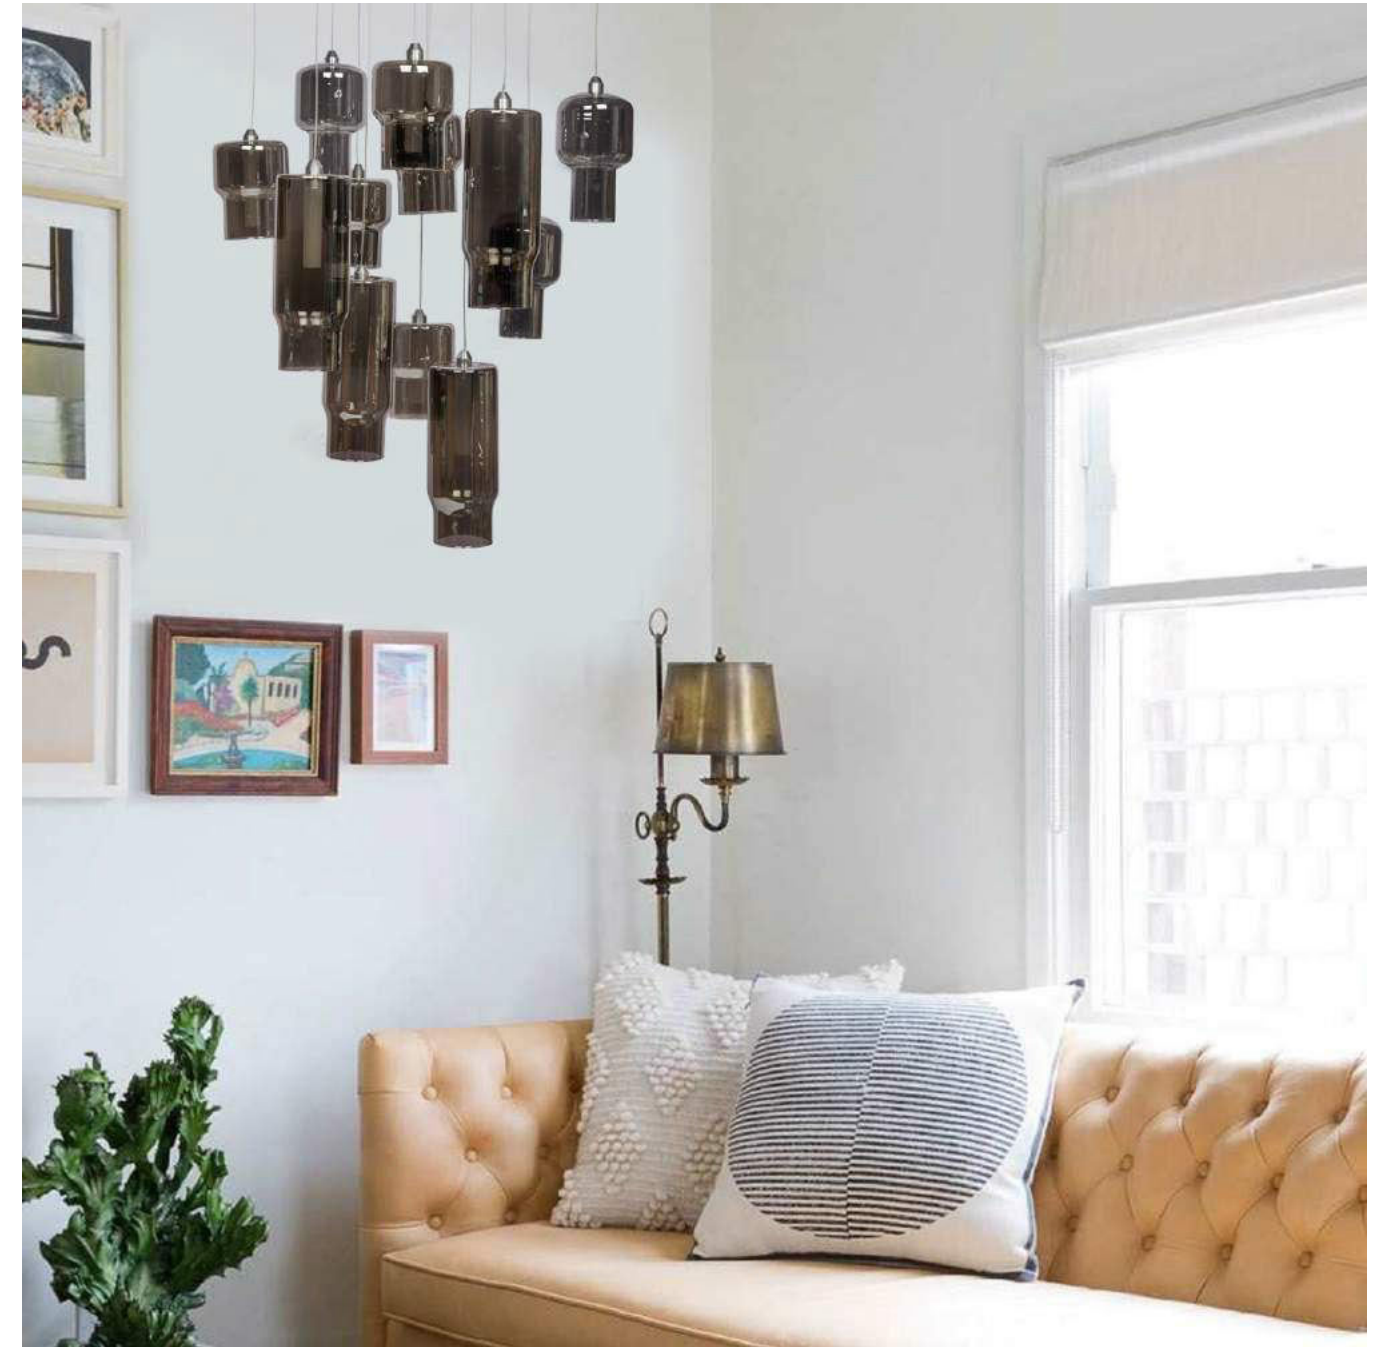

Product Name	UMBREON
Model Number	WP0131-13
Light Source	LED3WX13
Material	Glass
Finish	Smoke

WWW.AKYALED.COM