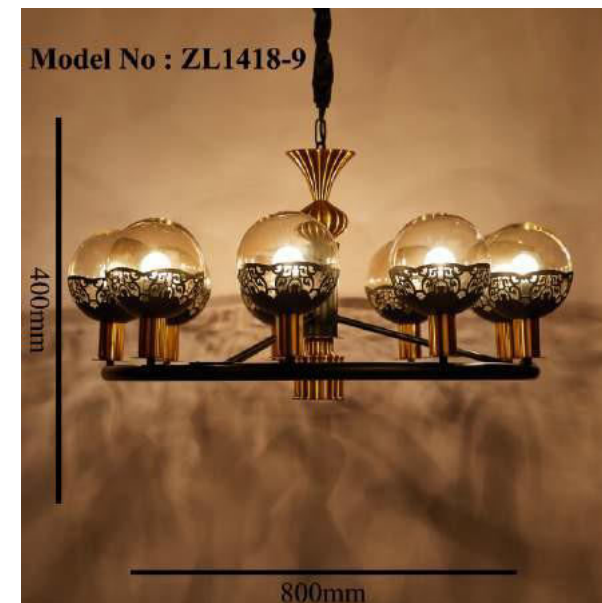

Product Name	CROWN
Model Number	ZL1418-9
Light Source	E27X9
Material	Metal + Glass
Finish	Black + Gold

WWW.AKYALED.COM