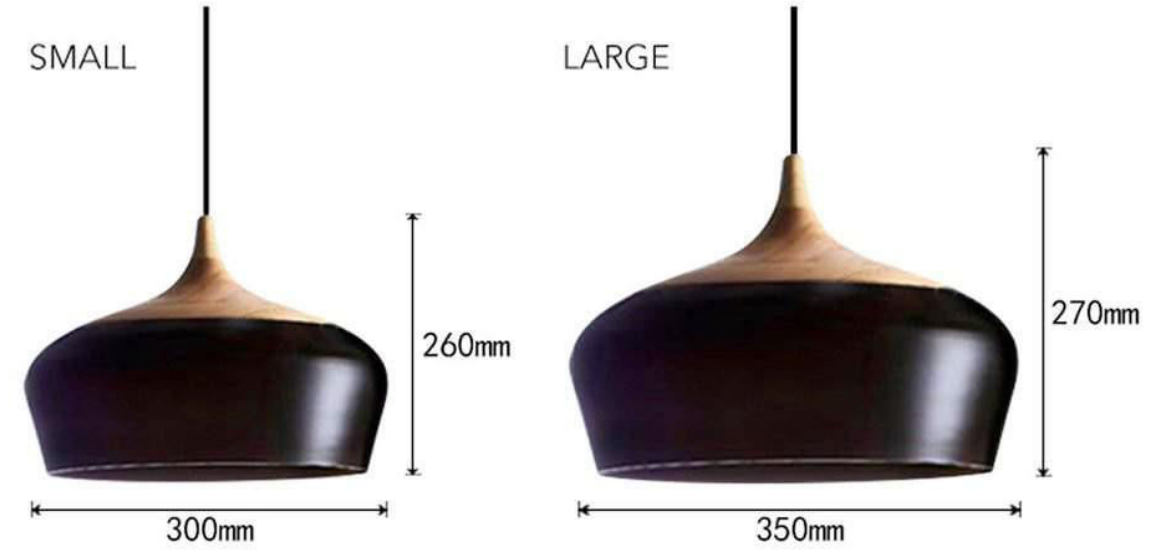

Product Name	BOWL
Model Number	7128
Light Source	E27x1
Material	Aluminium + Wood
Finish	As per Requirement

WWW.AKYALED.COM