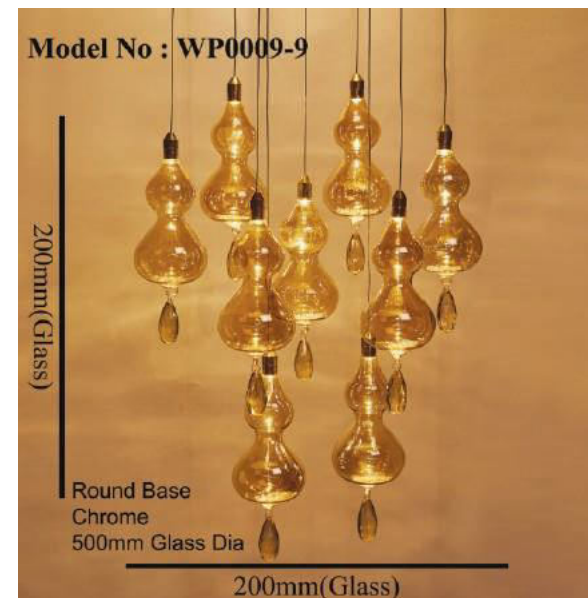

WWW.AKYALED.COM

Product Name	U-TURN
Model Number	SP9802-4
Light Source	E27X4
Material	Metal
Finish	Gold

WWW.AKYALED.COM

Model No : SP9802-4

Product Name	FLAREON
Model Number	WP0009-9
Light Source	LED3WX9
Material	Glass
Finish	Champagne