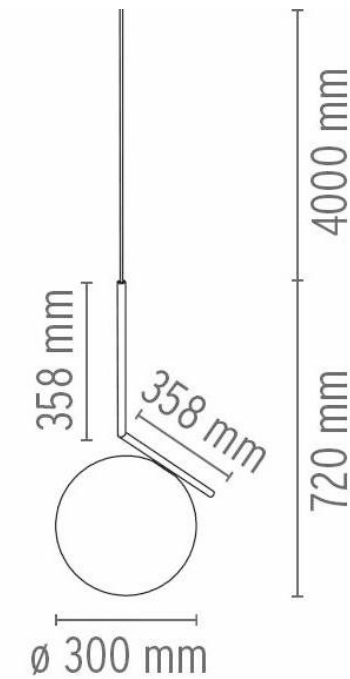

Product Name	I C
Model Number	JY1082
Light Source	E27x1
Material	Glass + Aluminium
Finish	White + Gold

WWW.AKYALED.COM

*also Available In 250MM