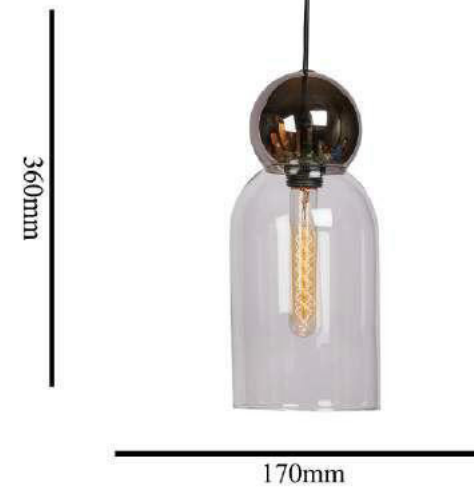

WWW.AKYALED.COM

Model No : 1320-1 RG

360mm

170mm

Model No : 1320-1 TP

Product Name	PINE
Model Number	1320-1 TP
Light Source	E27X1
Material	Glass
Finish	Chrome + Clear

WWW.AKYALED.COM

Product Name	CHERRY
Model Number	1364P-19
Light Source	3W LEDX19
Material	Glass
Finish	Rose Gold