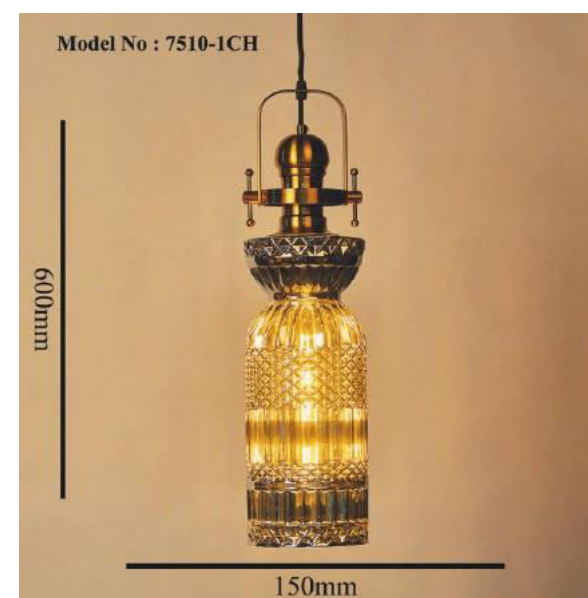

WWW.AKYALED.COM

Product Name	CAPSULE
Model Number	7509-1
Light Source	E27X1
Material	Glass
Finish	Champagne, Chrome

WWW.AKYALED.COM

Model No : 7509-1SP

Product Name	ZARI
Model Number	7510-1 CH
Light Source	E27X1
Material	Glass
Finish	Chrome