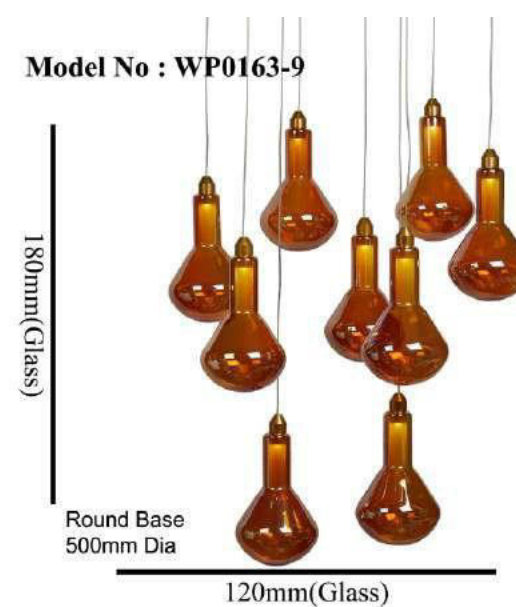

WWW.AKYALED.COM

Product Name	DEW
Model Number	WP0161-9 CHROME
Light Source	LED3WX9
Material	Glass
Finish	Chrome

WWW.AKYALED.COM

Model No : WP0163-9

Product Name	TORCHIC
Model Number	WP0163-9
Light Source	LED3WX9
Material	Glass
Finish	Champagne