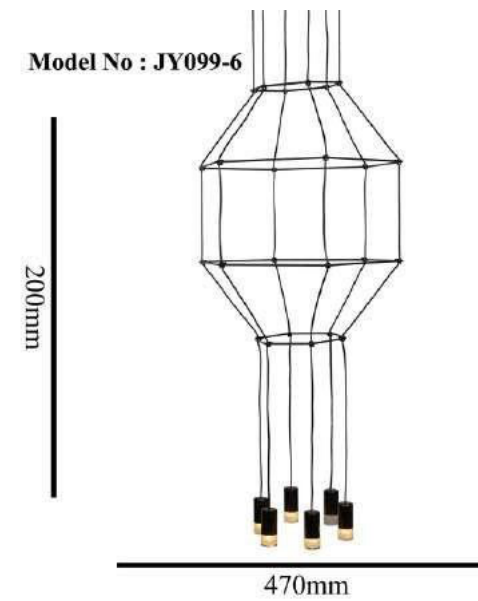

Product Name	COLLABRI
Model Number	JY099-6
Light Source	LED3WX6
Material	Aluminium
Finish	Black

WWW.AKYALED.COM