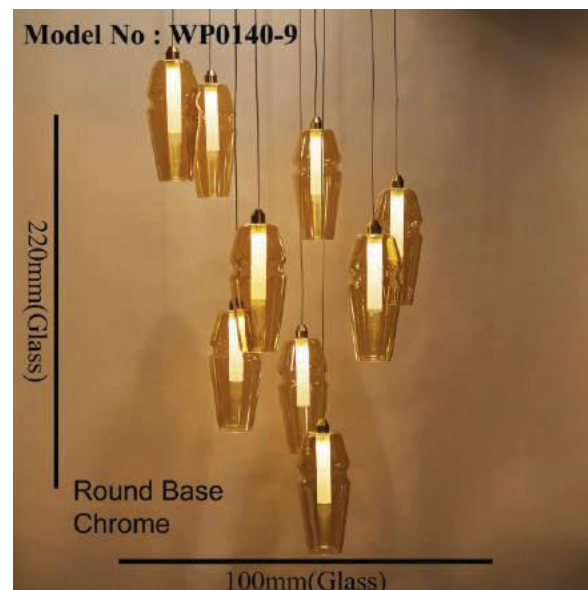

Product Name	VULPIX
Model Number	WP0140-9
Light Source	LED3WX9
Material	Glass
Finish	Amber

WWW.AKYALED.COM