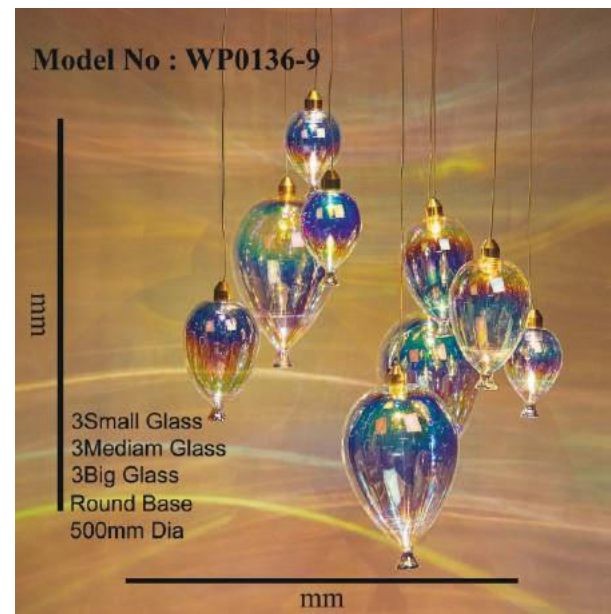

Product Name	PRISM
Model Number	WP0136-9
Light Source	LED3WX9
Material	Glass
Finish	Rainbow

WWW.AKYALED.COM