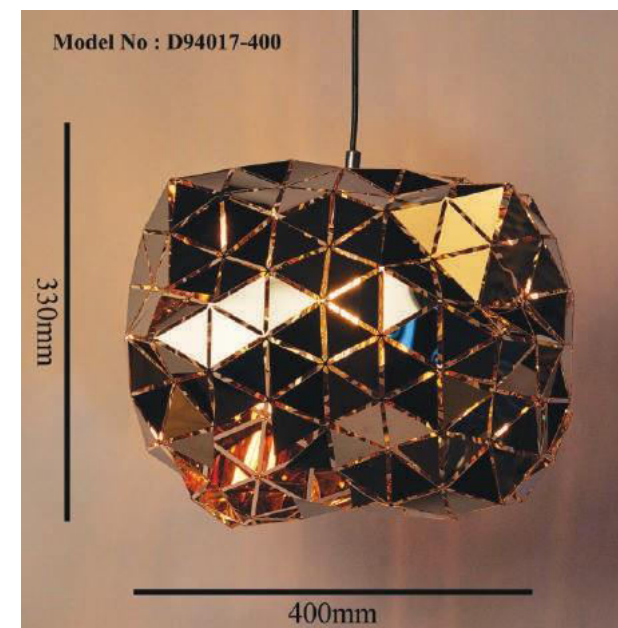

Product Name	ASTEROID
Model Number	D94017-400
Light Source	E27X1
Material	Aluminium
Finish	Silver + Gold

WWW.AKYALED.COM