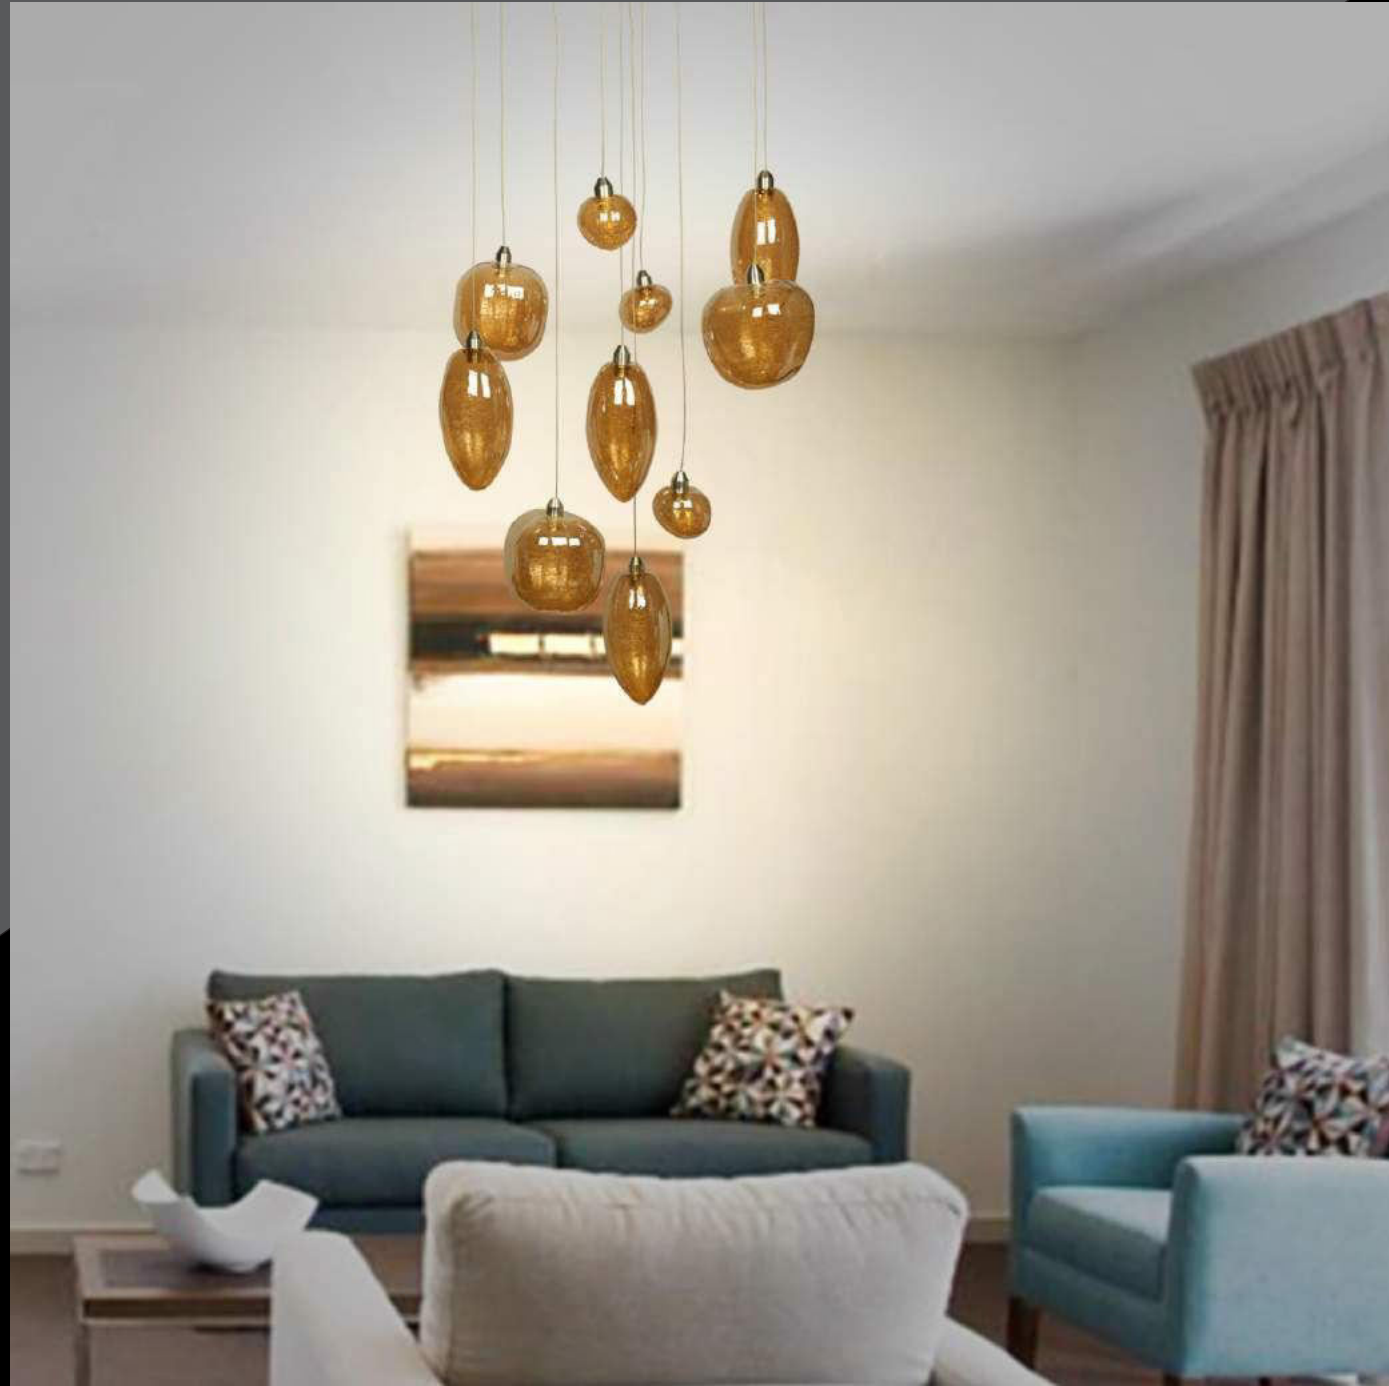

Product Name	CRINKEL
Model Number	A1210-10
Light Source	LED 3WX10
Material	Glass
Finish	Amber

WWW.AKYALED.COM