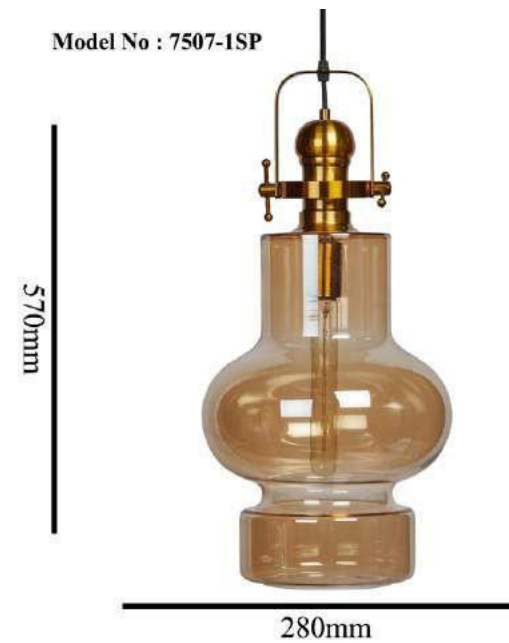

WWW.AKYALED.COM

Product Name	LANTERN
Model Number	7507-1 CH
Light Source	E27X1
Material	Glass
Finish	Chrome

WWW.AKYALED.COM

Model No : 7507-1SP

Product Name	LANTERN
Model Number	7507-1 SP
Light Source	E27X1
Material	Glass
Finish	Champagne