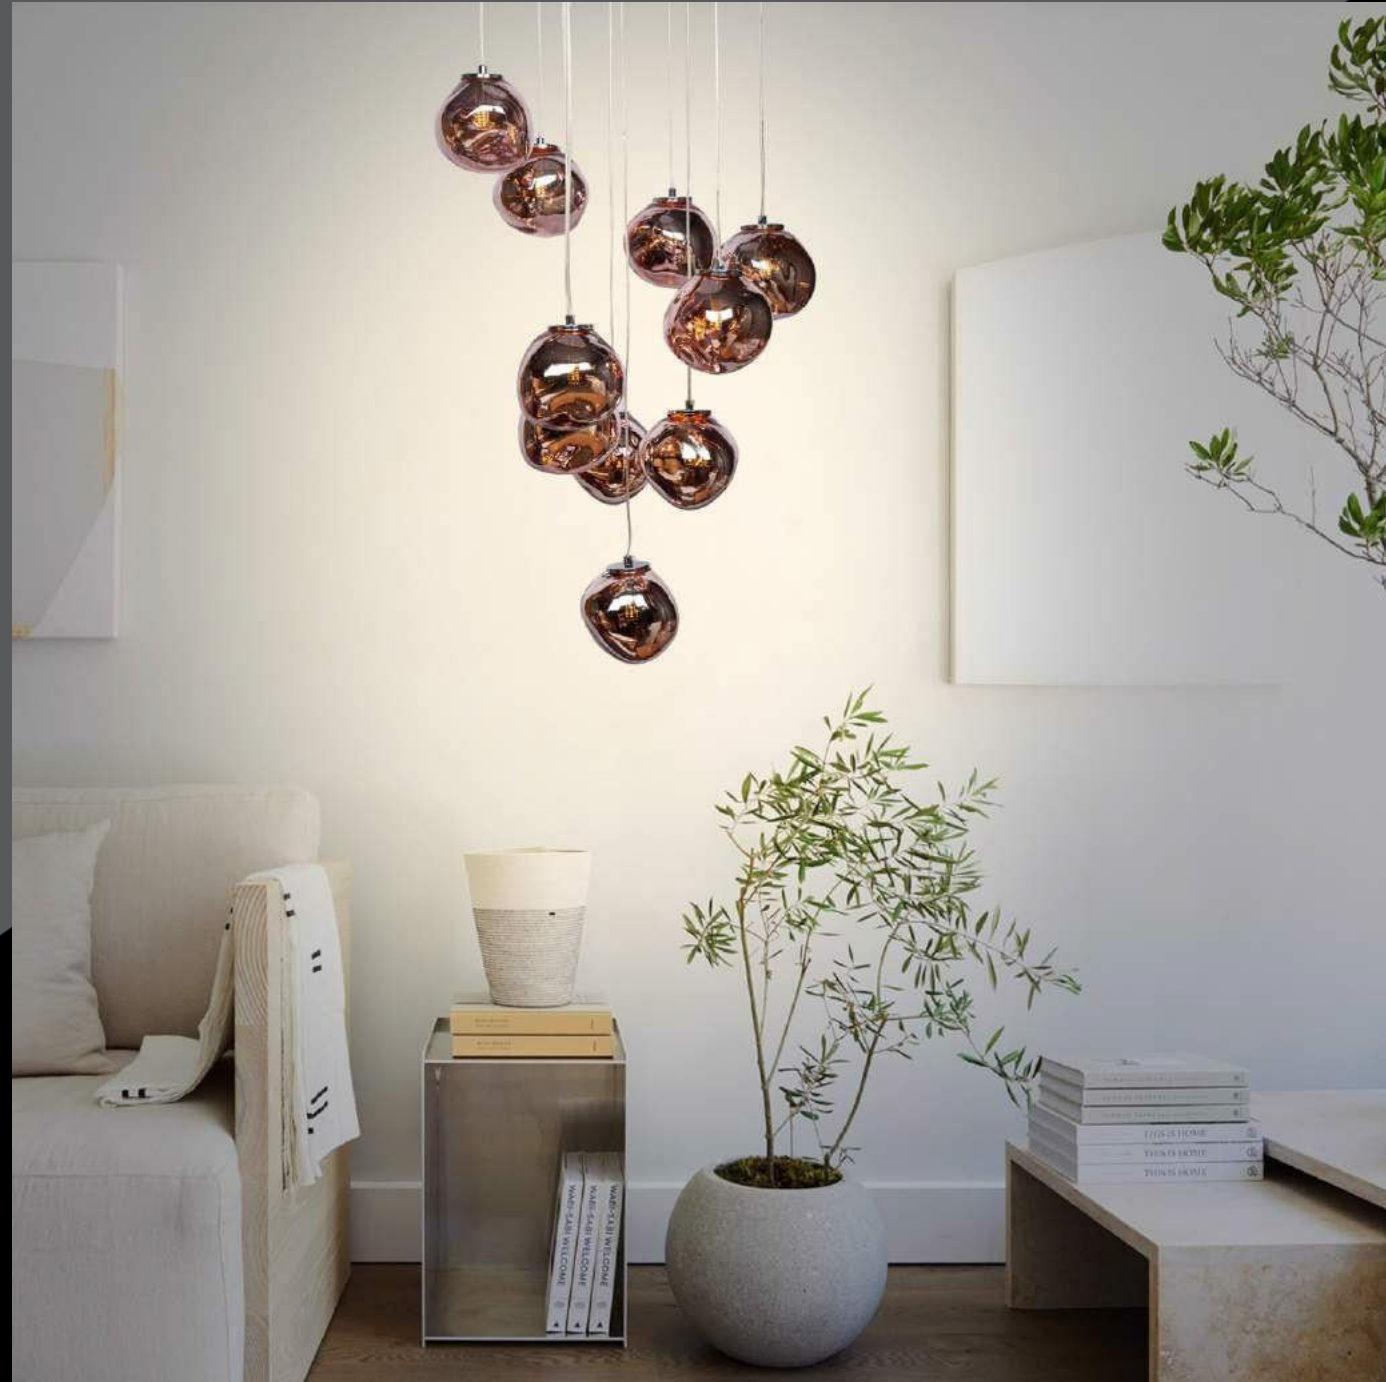

Product Name	MELT MINI
Model Number	D165-10
Light Source	G9X10
Material	Glass
Finish	Gold, Chrome, Rose Gold

WWW.AKYALED.COM