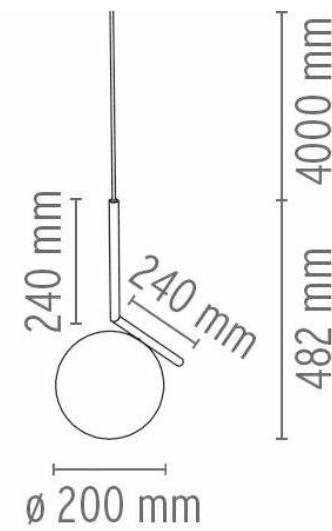

Product Name	I C
Model Number	JY1082
Light Source	E27x1
Material	Glass + Aluminium
Finish	White + Gold

WWW.AKYALED.COM

*also Available In 250MM