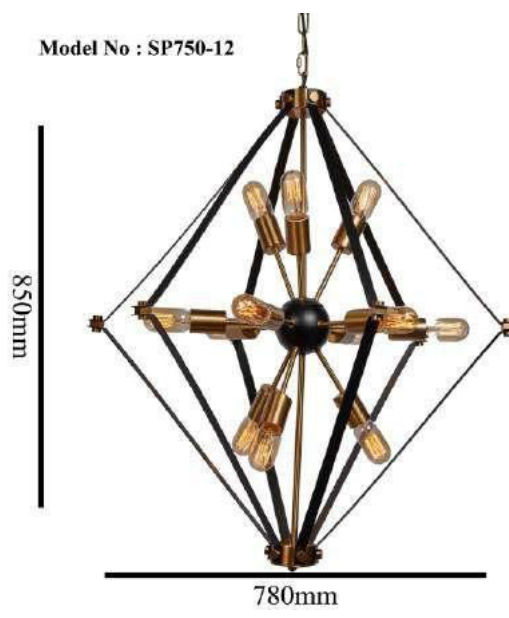

Product Name	SPHERE
Model Number	SP750-12
Light Source	E27X12
Material	Metal
Finish	Black + Gold

WWW.AKYALED.COM