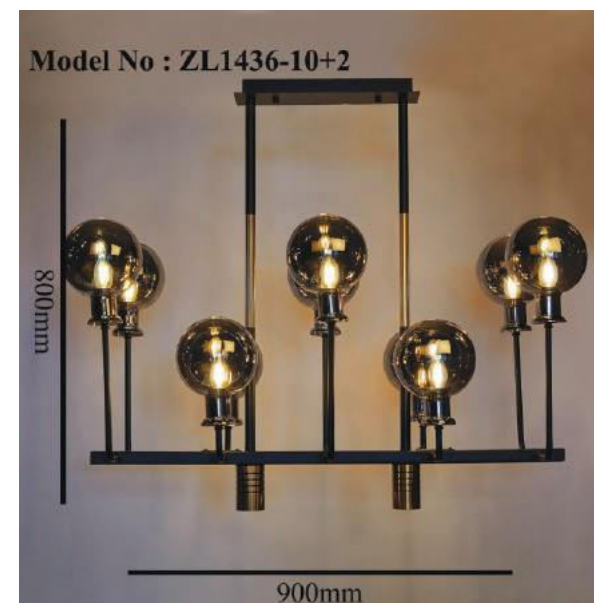

Product Name	UNOWN
Model Number	ZL1436-10+2
Light Source	E14X10+G10X2
Material	Metal + Glass
Finish	Black + Gold + Smoke Glass

WWW.AKYALED.COM