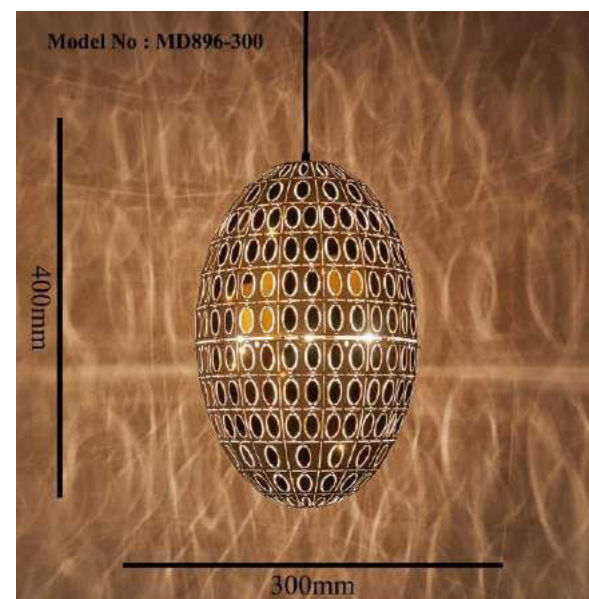

Product Name	DRAGON EGG
Model Number	MD896-300
Light Source	E27X3
Material	Aluminium
Finish	White + Gold

WWW.AKYALED.COM