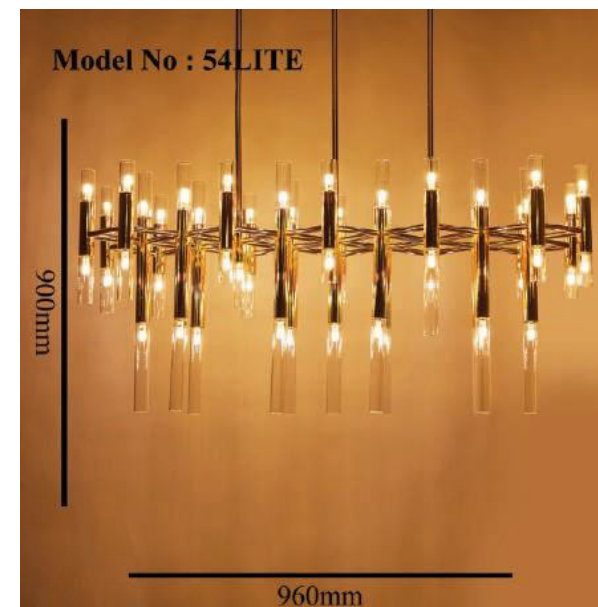

AKYA LED FANCY LIGHTING

*:- A DIVISION OF
AKYA TRADING*

WWW.AKYALED.COM

Product Name	SETU
Model Number	54 Lite
Light Source	G4X54
Material	Glass+Aluminium
Finish	Gold

WWW.AKYALED.COM

Product Name	EASTER
Model Number	1302P-10
Light Source	3W LEDX10
Material	GLASS
Finish	AMBER