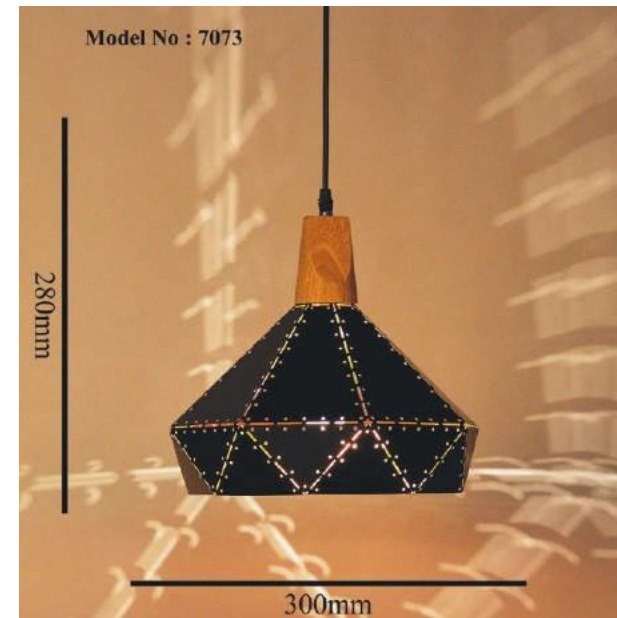

WWW.AKYALED.COM

Model No : 7070

Product Name	TURQ
Model Number	7070
Light Source	E27X1
Material	Aluminium
Finish	Turquoise Blue + White

WWW.AKYALED.COM

*also available in 360mm

Product Name	BLACKY
Model Number	7073
Light Source	E27X1
Material	Aluminium
Finish	Black + Gold