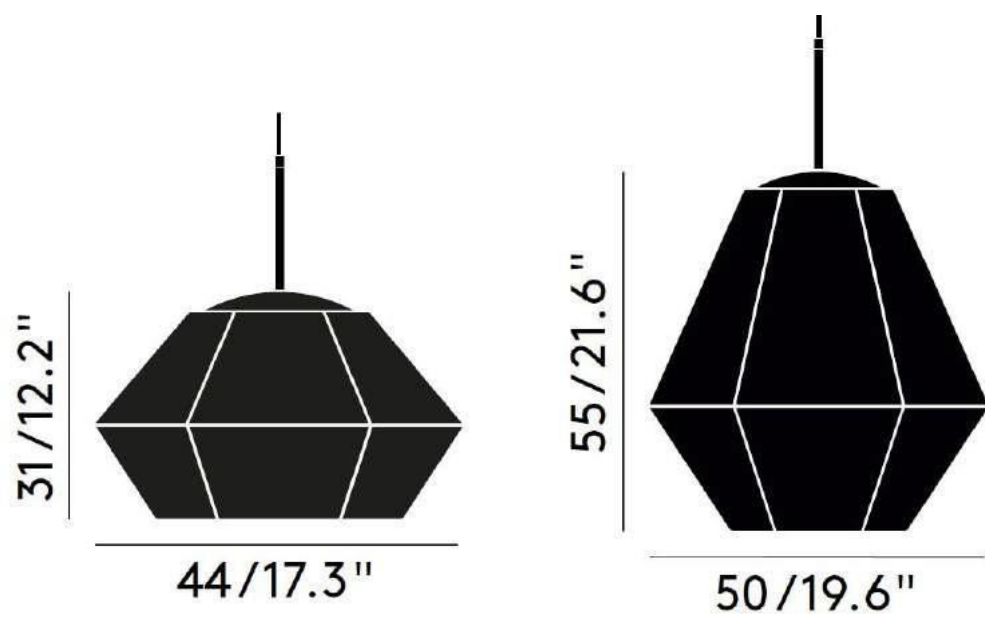

Product Name	Cut Pendent
Model Number	Cut Pendent
Light Source	E27x1
Material	Fiber
Finish	Chrome

WWW.AKYALED.COM