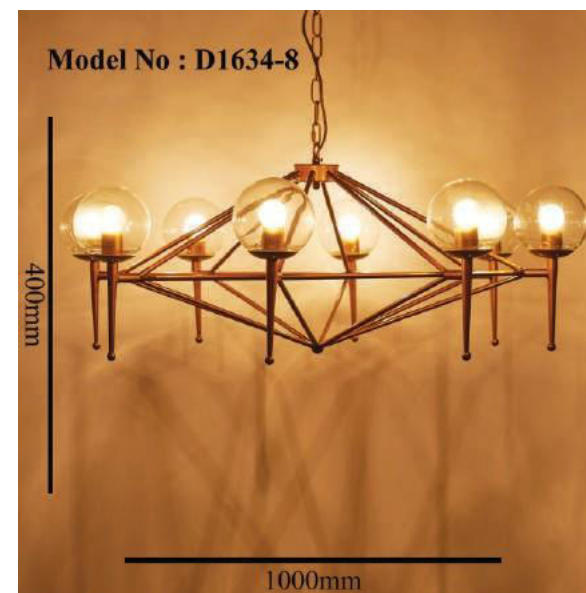

Product Name	OLYMPIAN
Model Number	D1634-8
Light Source	E27X8
Material	Aluminium + Glass
Finish	Gold + Gold Glass

WWW.AKYALED.COM