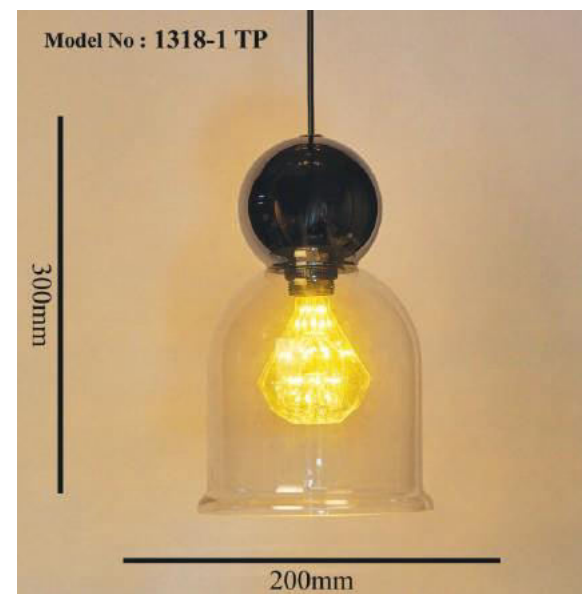

Product Name	FIG
Model Number	1318-1 TP
Light Source	E27X1
Material	GLASS
Finish	CHROME + CLEAR

WWW.AKYALED.COM