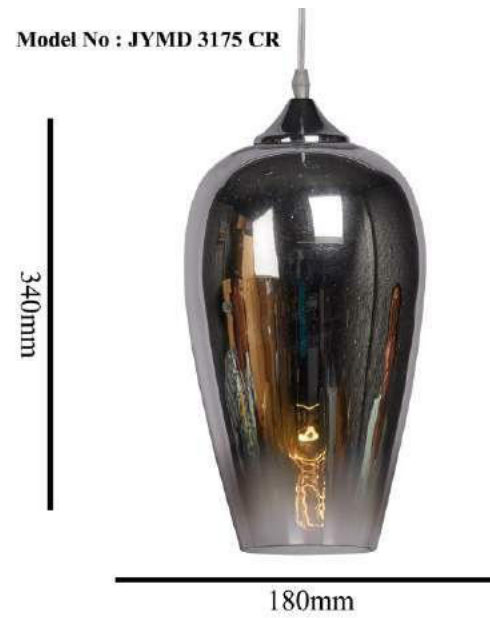

Product Name	JUG
Model Number	JYMD 3175 CR 180
Light Source	E27X1
Material	Glass
Finish	Chrome

WWW.AKYALED.COM