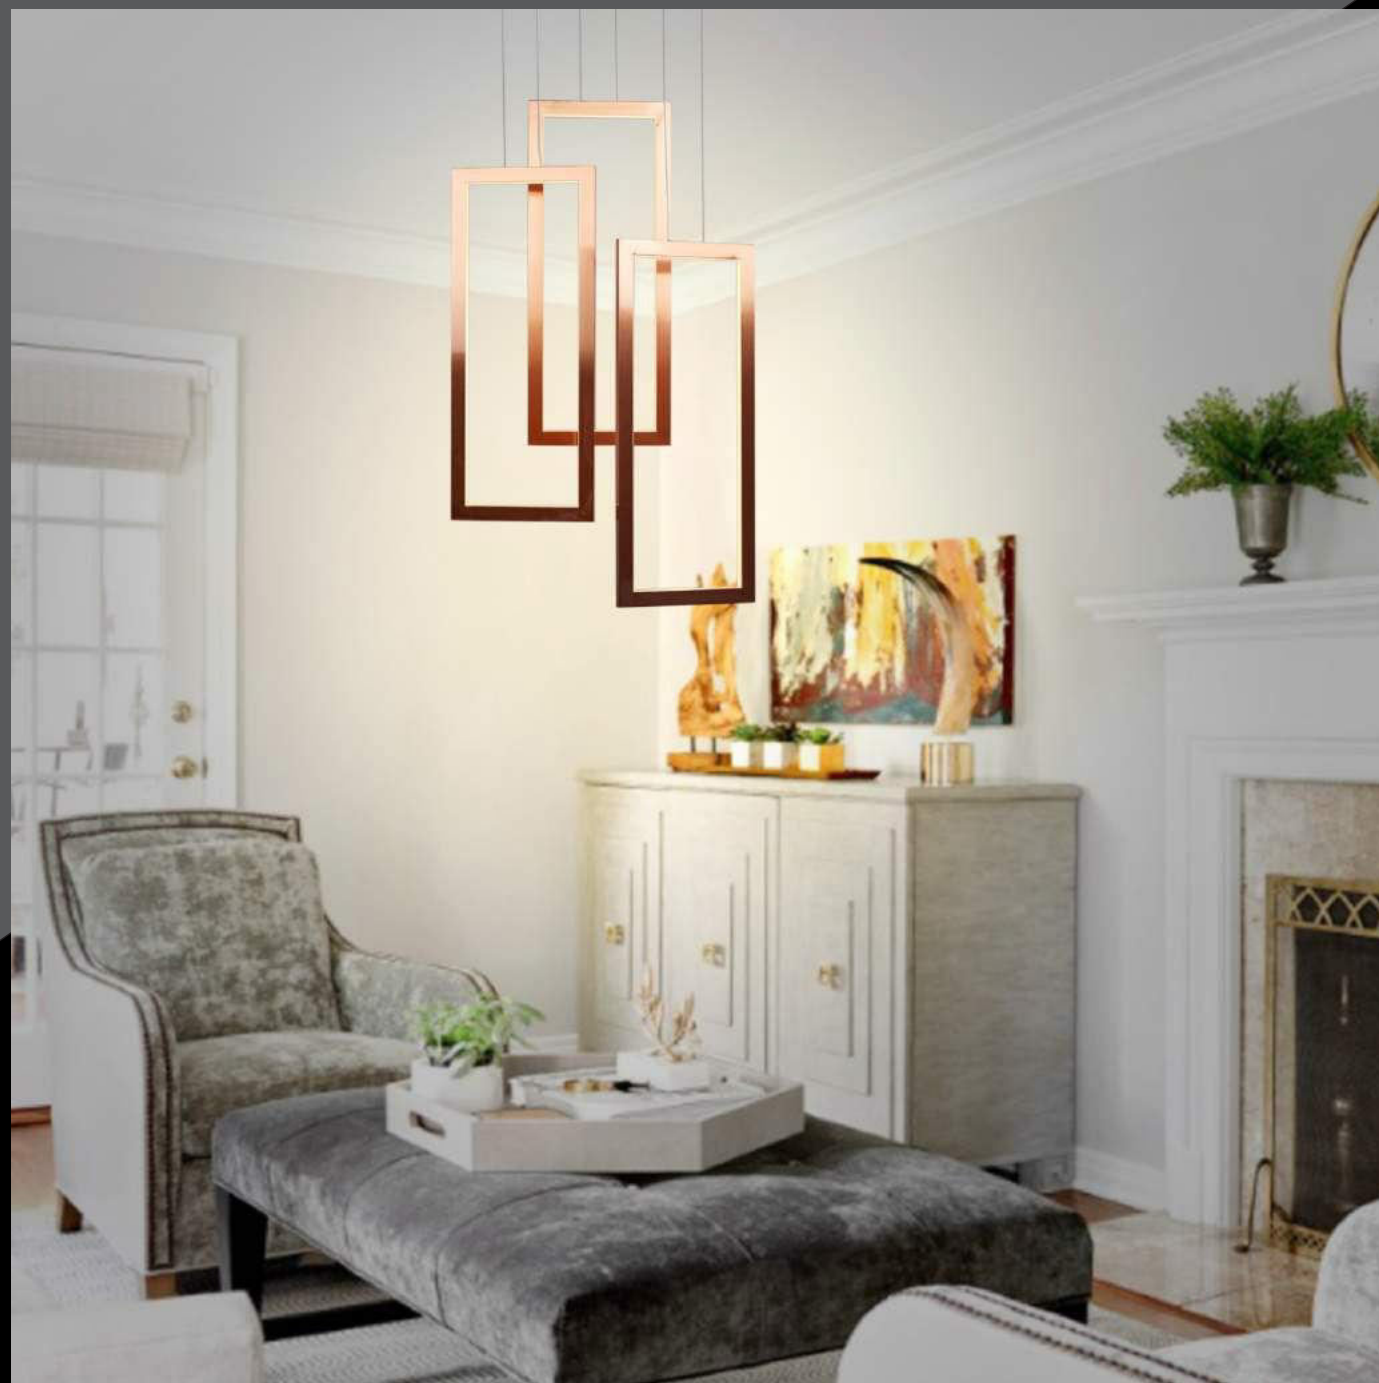

WWW.AKYALED.COM

Model No : 12033/6

Product Name	QUANTNAM
Model Number	12033-6
Light Source	E27X6
Material	Aluminium + Glas
Finish	Black + Champagne Glass

WWW.AKYALED.COM

Product Name	ALPHA
Model Number	17005-80W
Light Source	LED 80W
Material	Aluminium
Finish	Rose Gold