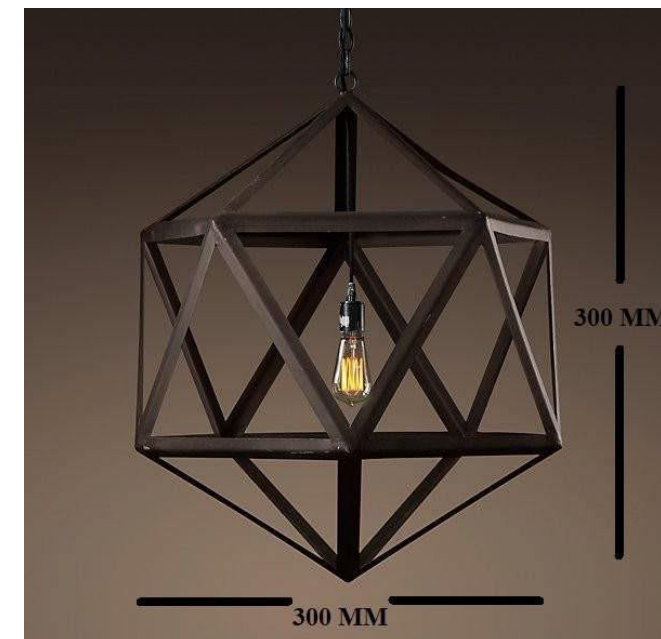

WWW.AKYALED.COM

*also Available In 300MM

Product Name	DIAMOND CAGE
Model Number	7108
Light Source	E27x1
Material	Aluminium + White Shade
Finish	As per Requirement

WWW.AKYALED.COM

*also Available in 250MM

Product Name	HEXA
Model Number	7113
Light Source	E27x1
Material	Aluminium
Finish	As per Requirement