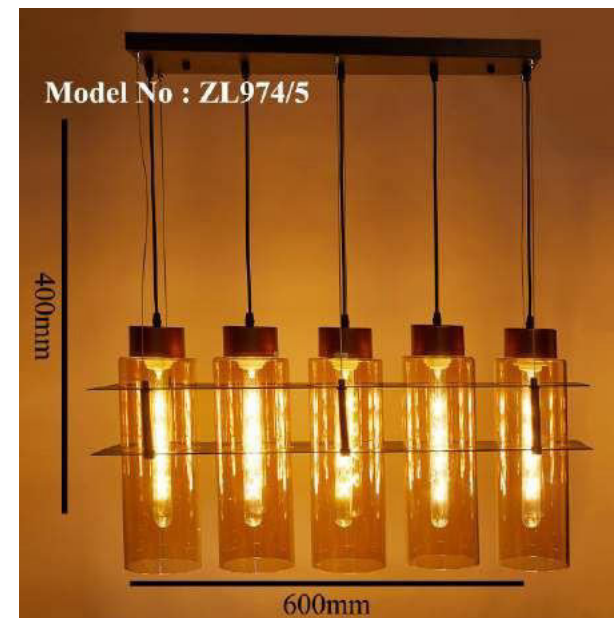

Product Name	BRITTO
Model Number	ZL974-5
Light Source	E27X5
Material	Metal + Glass
Finish	Black+Chamagne Glass

WWW.AKYALED.COM